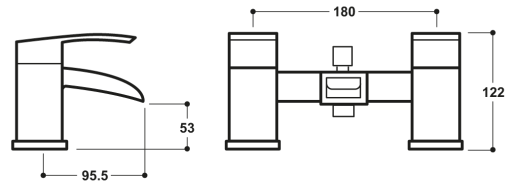

Technical Datasheet

Product Code: SY-HC04-N

Product Description: Synergy Tec Studio HC Bath Shower Mixer

Specification

Product Guarantee:	Lifetime
Barcode:	7081247493766
Material:	Brass
Handle Type:	Lever
Tap Pressure:	Medium - High Pressure
Min Operating Pressure:	0.2 Bar
Waste Included:	No
Number Of Tap Holes:	2
Projection (mm):	95
Flow Rate 0.1 Bar (L/min):	8.6
Flow Rate 0.5 Bar (L/min):	14.3
Flow Rate 1 Bar (L/min):	19.5
Flow Rate 2 Bar (L/min):	27.2
Flow Rate 3 Bar (L/min):	33.4
Colour:	Chrome

Dimensions: All measurements are in millimetres and are subject to normal manufacturing variations.

Due to a continuing development programme to improve design and performance, we reserve all rights to vary specifications without prior notice. Please note, all accessories are for photographic purposes only.

Technical Datasheet

Product Code: SY-HC04-N

Product Description: Synergy Tec Studio HC Bath Shower Mixer

Technical Drawing

Dimensions: All measurements are in millimetres and are subject to normal manufacturing variations.