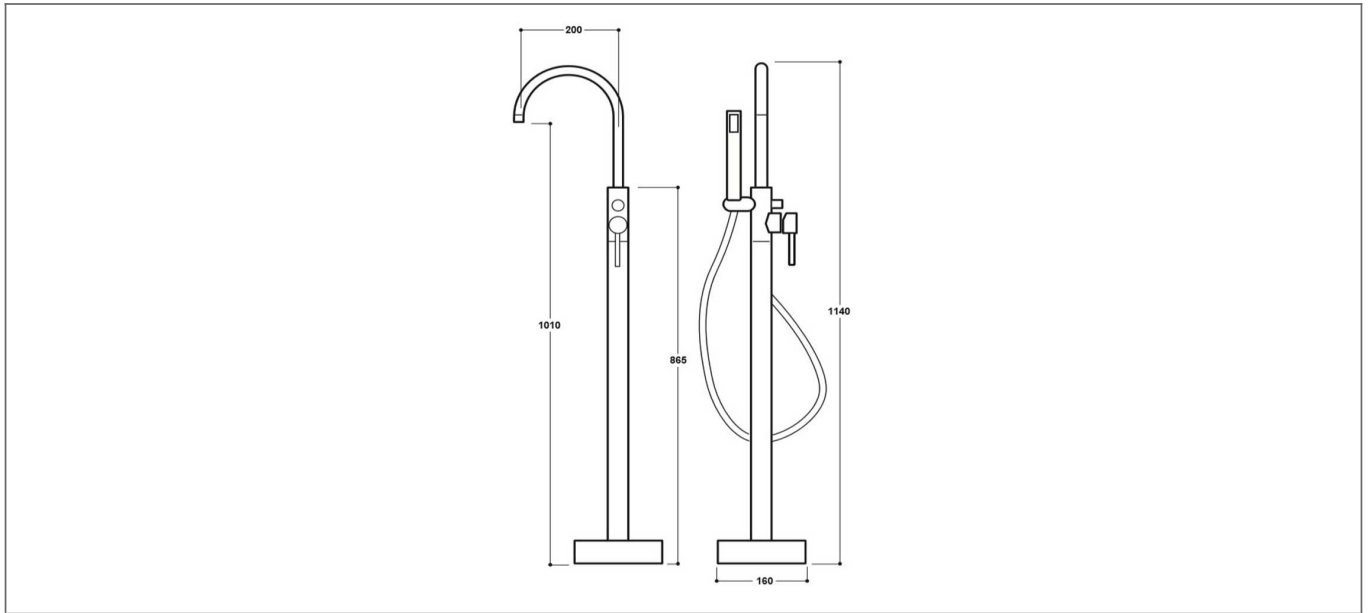

## Specification

Product Guarantee:	Lifetime
Barcode:	SY-G88-N
Material:	Brass
Handle Type:	Lever
Tap Pressure:	Low - High Pressure
Min Operating Pressure:	0.2 Bar
Waste Included:	No
Number Of Tap Holes:	2
Approvals:	WRAS Approved
Projection (mm):	200
Flow Rate 0.5 Bar (L/min):	4.8
Flow Rate 1 Bar (L/min):	8
Flow Rate 2 Bar (L/min):	9.5
Flow Rate 3 Bar (L/min):	15
Colour:	Chrome

Dimensions: All measurements are in millimetres and are subject to normal manufacturing variations.

Due to a continuing development programme to improve design and performance, we reserve all rights to vary specifications without prior notice. Please note, all accessories are for photographic purposes only.

## Technical Drawing

Dimensions: All measurements are in millimetres and are subject to normal manufacturing variations.

Due to a continuing development programme to improve design and performance, we reserve all rights to vary specifications without prior notice. Please note, all accessories are for photographic purposes only.