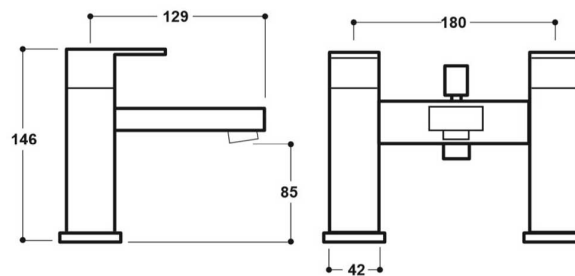

Technical Datasheet

Product Code: SY-EB04-N

Product Description: Synergy Tec Studio EB Bath Shower Mixer

Specification

Product Guarantee:	Lifetime
Barcode:	7081241840191
Material:	Brass
Handle Type:	Lever
Tap Pressure:	Medium - High Pressure
Min Operating Pressure:	0.2 Bar
Waste Included:	No
Number Of Tap Holes:	2
Projection (mm):	129
Colour:	Chrome

Key Features

- Squared off edges & clean line for a fresh new bathroom
- Manufactured from high quality brass
- Coated in a luxury chrome finish
- Features lever control for a flawless level flow
- Ceramic disc technology for long life & smooth operation
- Comes complete with shower handset & hose

Technical Drawing

Dimensions: All measurements are in millimetres and are subject to normal manufacturing variations.

Due to a continuing development programme to improve design and performance, we reserve all rights to vary specifications without prior notice. Please note, all accessories are for photographic purposes only.