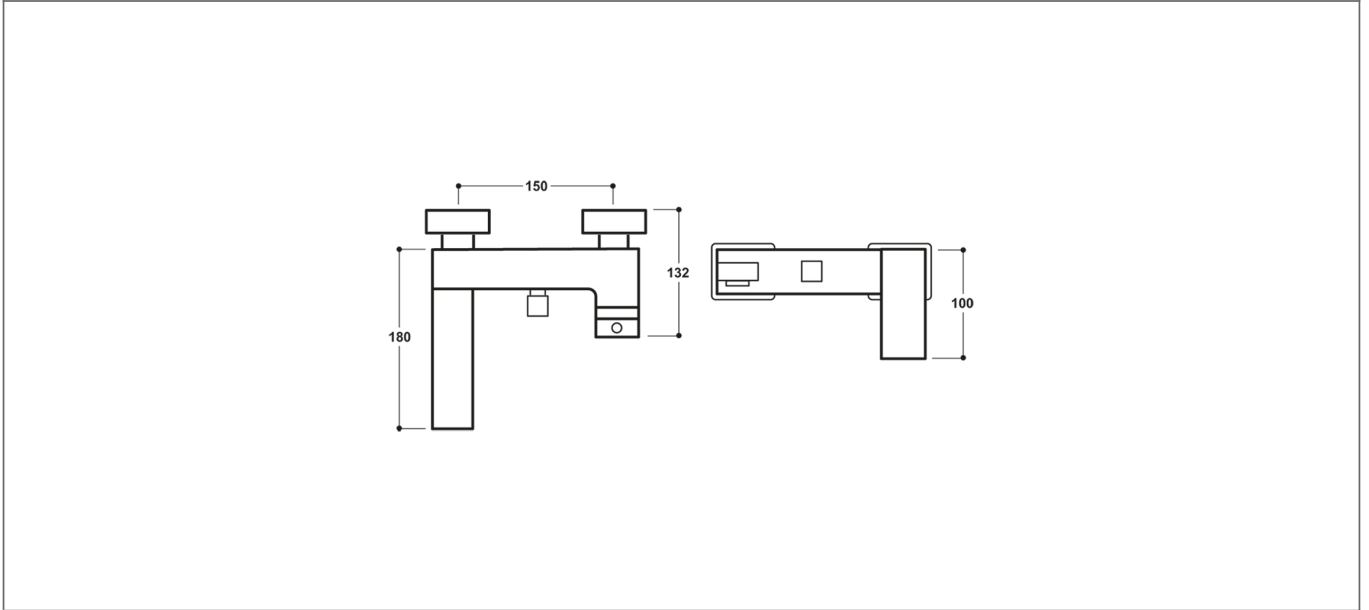

## Specification

Product Guarantee:	Lifetime
Barcode:	7081249254952
Material:	Brass
Handle Type:	Lever
Tap Pressure:	Low - High Pressure
Min Operating Pressure:	1 Bar
Waste Included:	No
Number Of Tap Holes:	2
Approvals:	WRAS Approved
Projection (mm):	180
Flow Rate 0.5 Bar (L/min):	4.8
Flow Rate 1 Bar (L/min):	6.8
Flow Rate 2 Bar (L/min):	9.6
Flow Rate 3 Bar (L/min):	11.9
Colour:	Chrome

Dimensions: All measurements are in millimetres and are subject to normal manufacturing variations.

Due to a continuing development programme to improve design and performance, we reserve all rights to vary specifications without prior notice. Please note, all accessories are for photographic purposes only.

## Technical Drawing

Dimensions: All measurements are in millimetres and are subject to normal manufacturing variations.

Due to a continuing development programme to improve design and performance, we reserve all rights to vary specifications without prior notice. Please note, all accessories are for photographic purposes only.