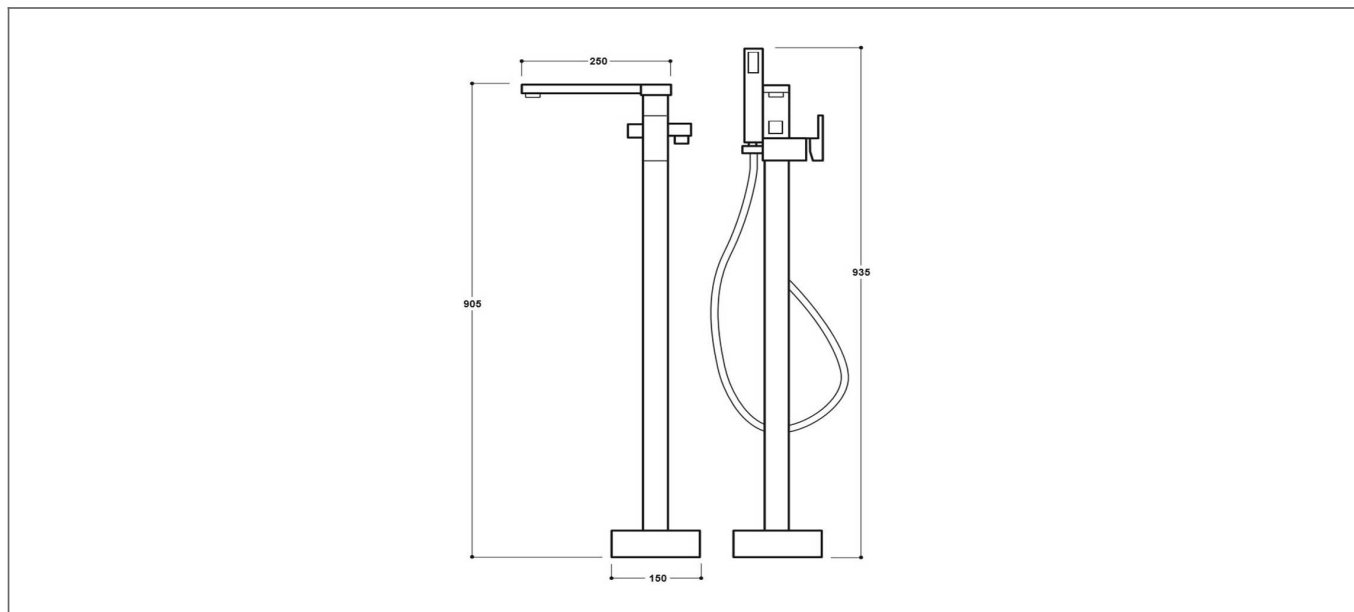

Technical Datasheet

Product Code: SY-EB88-N

Product Description: Synergy Tec Studio EB Freestanding Bath Shower Mixer

Specification

Product Guarantee:	Lifetime
Barcode:	7081241710449
Material:	Brass
Handle Type:	Lever
Tap Pressure:	Medium - High Pressure
Min Operating Pressure:	1 Bar
Waste Included:	No
Number Of Tap Holes:	2
Projection (mm):	905
Flow Rate 0.1 Bar (L/min):	2.6
Flow Rate 0.5 Bar (L/min):	5.3
Flow Rate 1 Bar (L/min):	7.4
Flow Rate 2 Bar (L/min):	10.3
Flow Rate 3 Bar (L/min):	12.7
Colour:	Chrome

Key Features

- Squared off edges & clean line for a fresh new bathroom
- Manufactured from high quality brass
- Coated in a luxury chrome finish
- Features lever control for a flawless level flow
- Ceramic disc technology for long life & smooth operation
- Comes complete with shower handset & hose

Dimensions: All measurements are in millimetres and are subject to normal manufacturing variations.

Due to a continuing development programme to improve design and performance, we reserve all rights to vary specifications without prior notice. Please note, all accessories are for photographic purposes only.

Technical Datasheet

Product Code: SY-EB88-N

Product Description: Synergy Tec Studio EB Freestanding Bath Shower Mixer

Technical Drawing

Dimensions: All measurements are in millimetres and are subject to normal manufacturing variations.