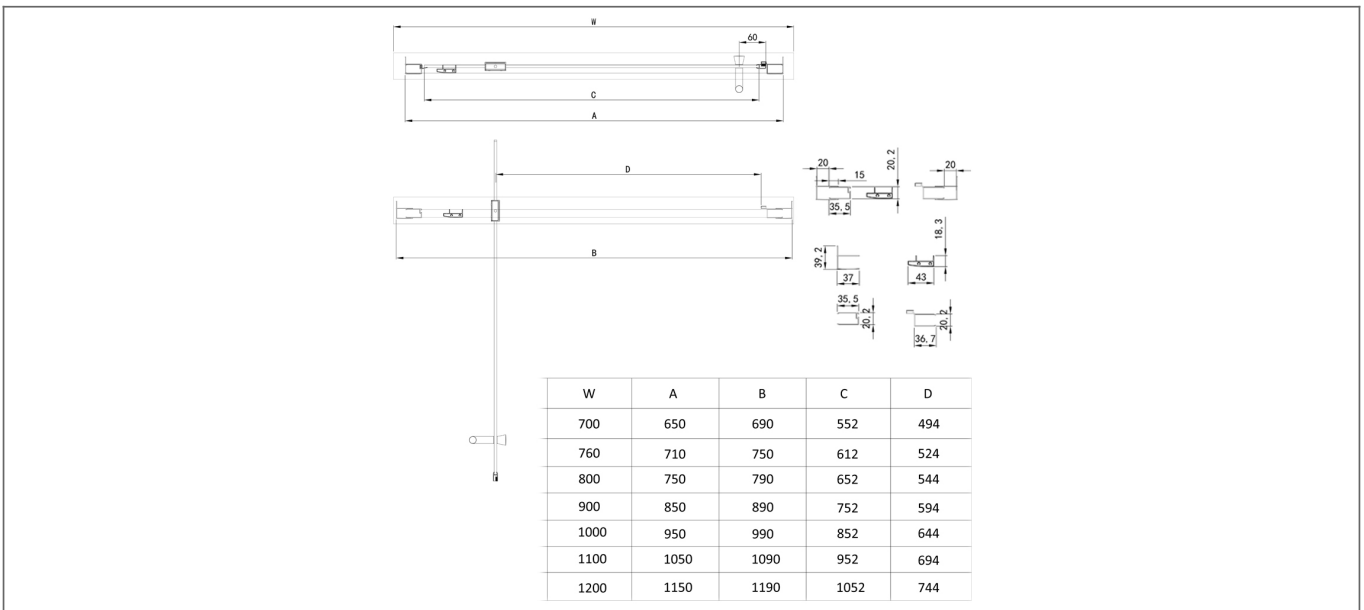

## Specification

Material:	Glass
Style:	Modern
Shape:	Rectangular
Colour:	Clear
Adjustment (mm):	40
Orientation:	Vertical
Glass Style:	Tempered
Handle Type:	Bar
Product Guarantee:	10 Years
Number Of Doors:	1
Product Width (mm):	700
Product Height (mm):	1850

## Key Features

- Wide-ranging enclosure collection with modern expressive design
- Manufactured from high quality 6mm tempered glass
- Coated in a quality EazeeKleen glass coating
- Features polished chrome profiles for a sparkling finish
- Suitable for both recess or corner installations
- Optional side panels are available to make up enclosure
- Also available in 700, 760, 800, 900 & 1200mm

## Technical Drawing

Dimensions: All measurements are in millimetres and are subject to normal manufacturing variations.

Due to a continuing development programme to improve design and performance, we reserve all rights to vary specifications without prior notice. Please note, all accessories are for photographic purposes only.