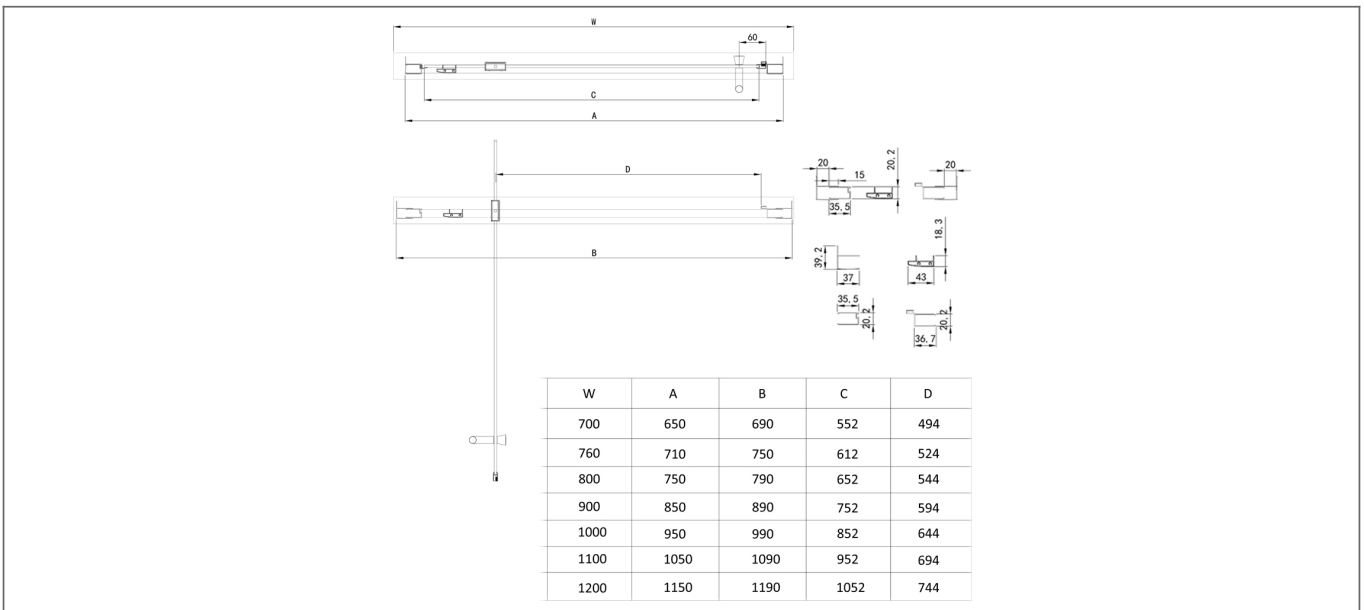

## Specification

Material:	Glass
Style:	Modern
Shape:	Rectangular
Colour:	Clear
Adjustment (mm):	40
Orientation:	Vertical
Glass Style:	Tempered
Handle Type:	Bar
Product Guarantee:	10 Years
Number Of Doors:	1
Product Width (mm):	760
Product Height (mm):	1850

## Key Features

- Wide-ranging enclosure collection with modern expressive design
- Manufactured from high quality 6mm tempered glass
- Coated in a quality EazeeKleen glass coating
- Features polished chrome profiles for a sparkling finish
- Suitable for both recess or corner installations
- Optional side panels are available to make up enclosure
- Also available in 700, 760, 800, 900 & 1200mm

## Technical Drawing

Dimensions: All measurements are in millimetres and are subject to normal manufacturing variations.

Due to a continuing development programme to improve design and performance, we reserve all rights to vary specifications without prior notice. Please note, all accessories are for photographic purposes only.