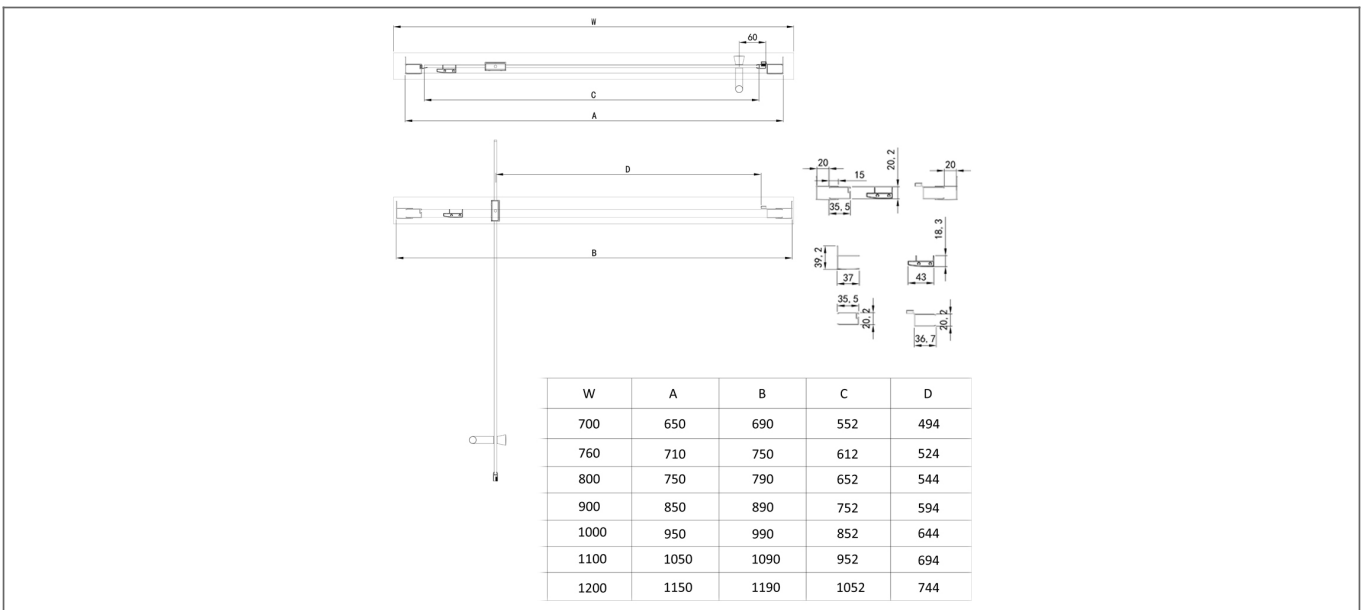

Technical Datasheet

Product Code: 238900PIV-Q

Product Description: ARLEY Ralus6 900mm Pivot Door (1850mm)

Specification

Material:	Glass
Style:	Modern
Colour:	Clear
Adjustment (mm):	40
Orientation:	Vertical
Glass Style:	Tempered
Handle Type:	Bar
Product Guarantee:	10 Years
Number Of Doors:	1
Product Width (mm):	0.9
Product Height (mm):	1.85

Key Features

- Clean structural lines make this piece the perfect match for both modern & traditional spaces
- Manufactured from high quality 6mm tempered glass
- Coated in a quality EazeeKleen glass coating
- Features polished chrome profiles for a sparkling finish
- Suitable for both recess or corner installations
- Optional side panels are available to make up enclosure
- Also available in 700, 760, 800, 900 & 1200mm

Technical Drawing

Dimensions: All measurements are in millimetres and are subject to normal manufacturing variations.

Due to a continuing development programme to improve design and performance, we reserve all rights to vary specifications without prior notice. Please note, all accessories are for photographic purposes only.