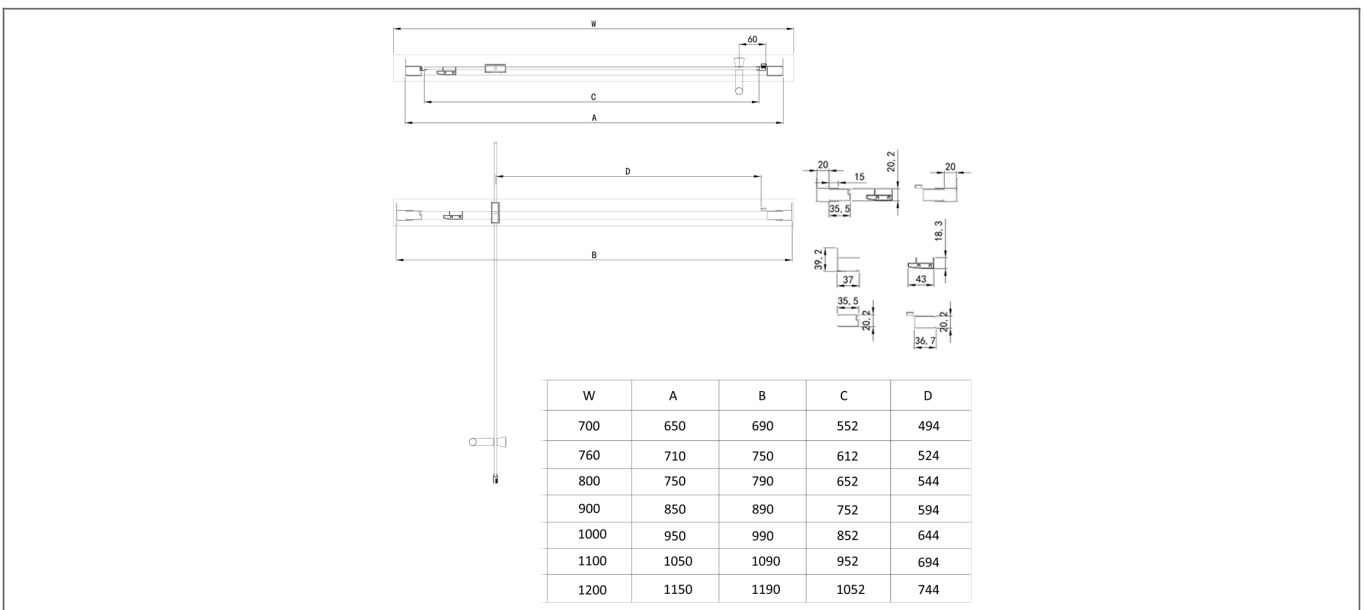

## Specification

Material:	Glass
Style:	Modern
Shape:	Rectangular
Colour:	Clear
Adjustment (mm):	40
Orientation:	Vertical
Glass Style:	Tempered
Handle Type:	Bar
Product Guarantee:	10 Years
Number Of Doors:	1
Product Width (mm):	1.2
Product Height (mm):	1.85

## Key Features

- Clean structural lines make this piece the perfect match for both modern & traditional spaces
- Manufactured from high quality 6mm tempered glass
- Coated in a quality EazeeKleen glass coating
- Features polished chrome profiles for a sparkling finish
- Suitable for both recess or corner installations
- Optional side panels are available to make up enclosure
- Also available in 700, 760, 800, 900 & 1200mm

## Technical Drawing

Dimensions: All measurements are in millimetres and are subject to normal manufacturing variations.

Due to a continuing development programme to improve design and performance, we reserve all rights to vary specifications without prior notice. Please note, all accessories are for photographic purposes only.