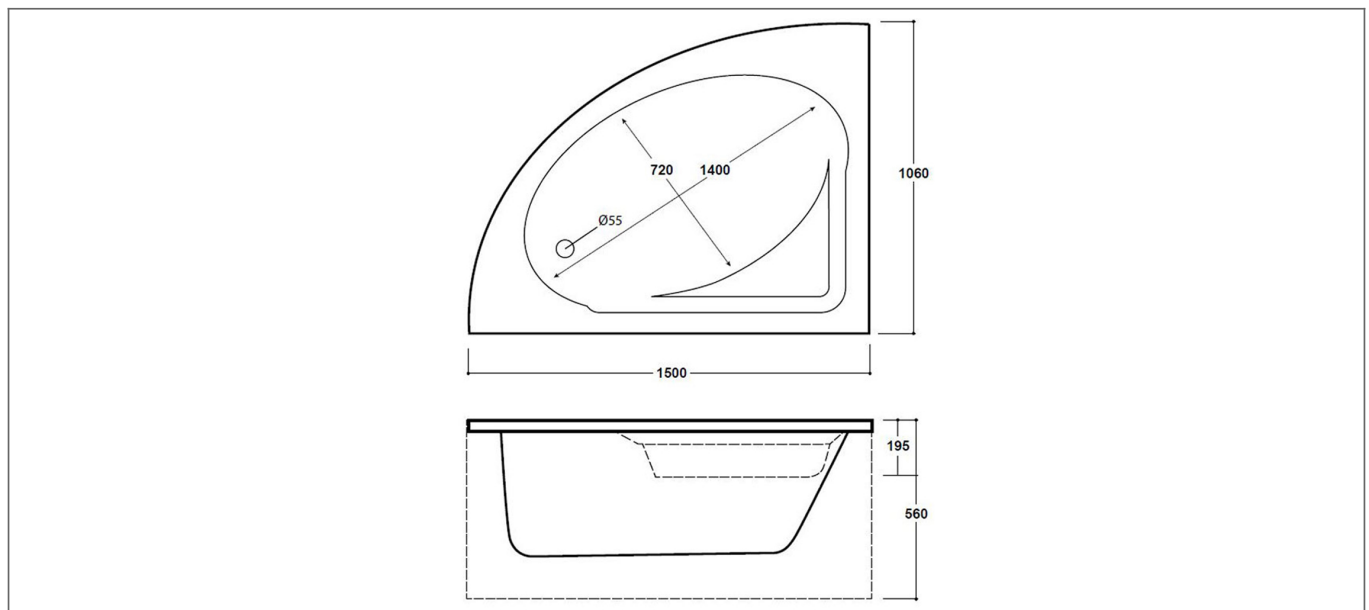

Technical Datasheet

Product Code: SY-EAG15LSF

Product Description: Synergy Henbury 1500mm No Tap Holes Left Hand Offset Corner Bath

Specification

Material:	Acrylic
Style:	Contemporary
Shape:	Corner
Number Of Tap Holes:	0
Bath Handing:	Left Handed
Overflow Included:	No
Waste Included:	No
Bath Thickness:	5 mm
Product Guarantee:	Lifetime
Water Capacity (litres):	160
Made In the UK:	Yes

Key Features

- Create an aesthetic that is part of the constantly evolving contemporary style of present day
- Manufactured from high quality 5mm white acrylic
- Features integrated seat for added bathing comfort
- Ideal for free standing mixer use but can be drilled if needed
- Alternatively available in right hand
- Waste & overflow available to purchase separate
- Made in the UK

Technical Drawing

Dimensions: All measurements are in millimetres and are subject to normal manufacturing variations.

Due to a continuing development programme to improve design and performance, we reserve all rights to vary specifications without prior notice. Please note, all accessories are for photographic purposes only.