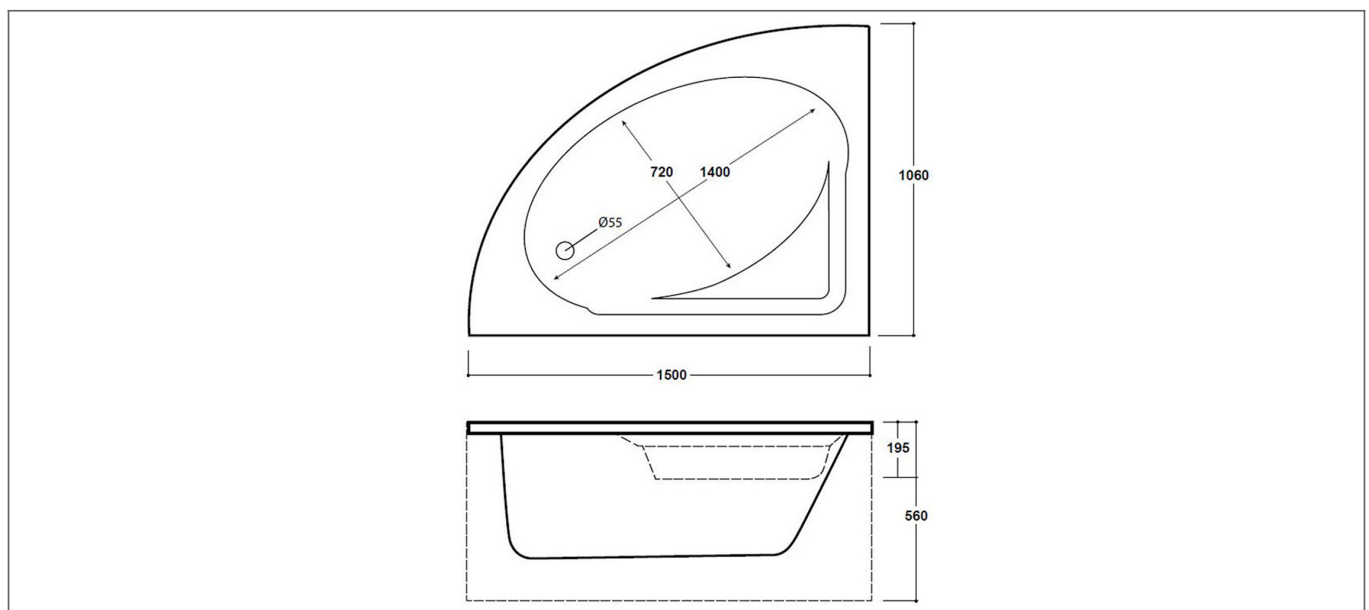

# Technical Datasheet

Product Code: SY-EAG15RSF

Product Description: Synergy Henbury 1500mm No Tap Holes Right Hand Offset Corner Bath

## Specification

Material:	Acrylic
Style:	Contemporary
Shape:	Corner
Number Of Tap Holes:	0
Bath Handing:	Right Handed
Overflow Included:	No
Waste Included:	No
Bath Thickness:	5 mm
Product Guarantee:	Lifetime
Water Capacity (litres):	160
Made In the UK:	Yes

## Key Features

- Create an aesthetic that is part of the constantly evolving contemporary style of present day
- Manufactured from high quality 5mm white acrylic
- Features integrated seat for added bathing comfort
- Ideal for free standing mixer use but can be drilled if needed
- Alternatively available in left hand
- Waste & overflow available to purchase separate
- Made in the UK

## Technical Drawing

Dimensions: All measurements are in millimetres and are subject to normal manufacturing variations.

Due to a continuing development programme to improve design and performance, we reserve all rights to vary specifications without prior notice. Please note, all accessories are for photographic purposes only.