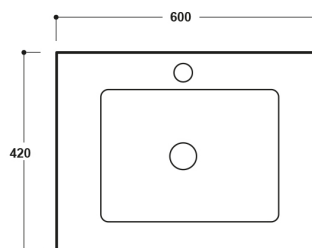

Technical Datasheet

Product Code: SY-KIEBAS1-A

Product Description: Synergy Kiev 600mm Basin

Specification

Product Guarantee:	Lifetime
Barcode:	5056474504020
Projection (mm):	420
Material:	Polymarble
Style:	Modern
Shape:	Rectangular
Number Of Tap Holes:	1

Key Features

- Create an aesthetic that is part of the constantly evolving contemporary style of present day
- Manufactured from high quality white polymarble
- Space saving design ideal for countertop & furniture mounting
- Features 1 tap hole suitable for mono basin mixer use
- Overflow included to prevent any bathroom accidents
- Matching sanitaryware is also available in the Kiev range
- Alternatively available in 900mm

Technical Drawing

Dimensions: All measurements are in millimetres and are subject to normal manufacturing variations.

Due to a continuing development programme to improve design and performance, we reserve all rights to vary specifications without prior notice. Please note, all accessories are for photographic purposes only.