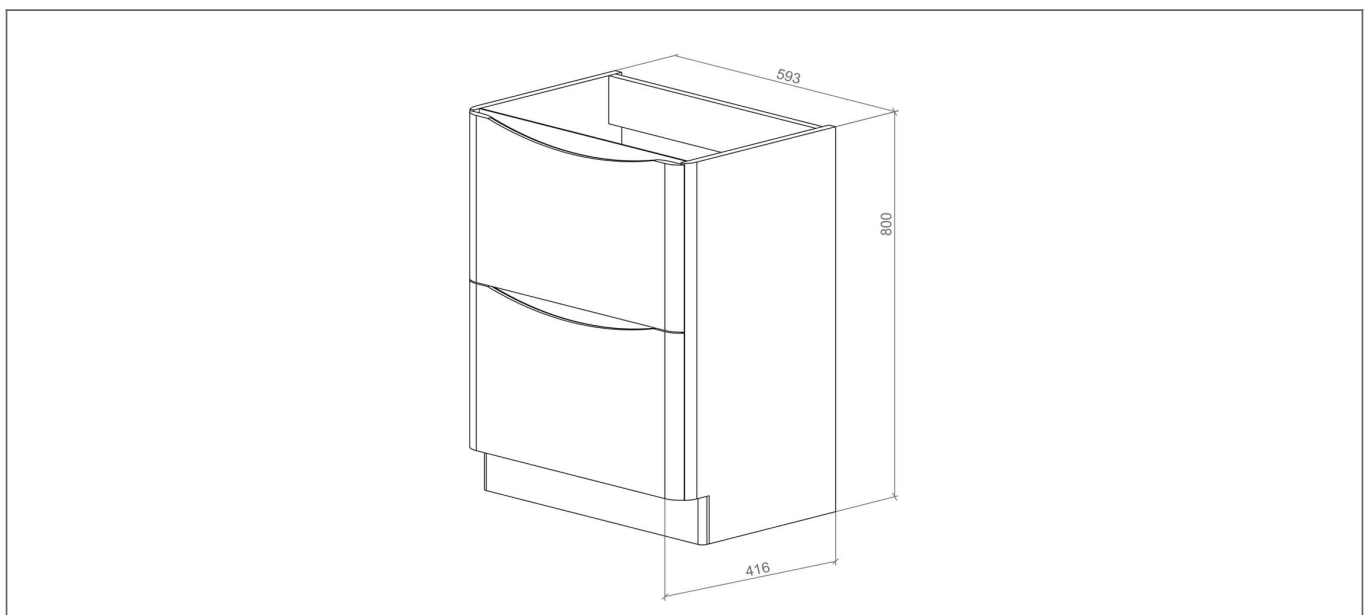

Technical Datasheet

Product Code: SY-KIE12

Product Description: Synergy Kiev 600mm Grey Matt Freestanding Unit

Specification

Number Of Drawers:	2
Number Of Doors:	0
Handle Type:	Pull
Material:	MDF
Style:	Modern
Product Guarantee:	Lifetime
Barcode:	5056474503931
Packaged Weight:	31.7 kg
Packaged Length (Metre):	0.431
Packaged Width (Metre):	0.608
Packaged Height (Metre):	0.815

Key Features

- Clean, straight lines, uncluttered spaces. Embrace modernistic style from the 20th century
- Manufactured from quality materials
- Features 2 easy pull drawers for a quick access
- Ideal design for all your bathroom essentials
- Alternatively available in a gloss white finish & 593mm
- Matching items are available from the Kiev range

Technical Drawing

Dimensions: All measurements are in millimetres and are subject to normal manufacturing variations.

Due to a continuing development programme to improve design and performance, we reserve all rights to vary specifications without prior notice. Please note, all accessories are for photographic purposes only.