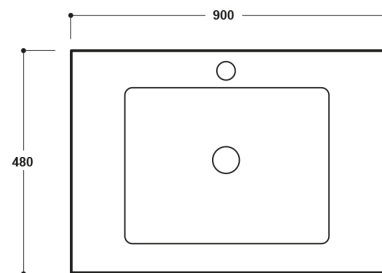

Technical Datasheet

Product Code: SY-KIEBAS2-A

Product Description: **Synergy Kiev 900mm Basin**

Specification

Product Guarantee:	Lifetime
Barcode:	5056474504037
Projection (mm):	480
Material:	Polymarble
Style:	Modern
Shape:	Rectangular
Number Of Tap Holes:	1

Key Features

- Create an aesthetic that is part of the constantly evolving contemporary style of present day
- Manufactured from high quality white polymarble
- Features 1 tap hole suitable for mono basin mixer use
- Overflow included to prevent any bathroom accidents
- Space saving design ideal for countertop & furniture mounting
- Alternatively available in 600mm

Technical Drawing

Dimensions: All measurements are in millimetres and are subject to normal manufacturing variations.

Due to a continuing development programme to improve design and performance, we reserve all rights to vary specifications without prior notice. Please note, all accessories are for photographic purposes only.