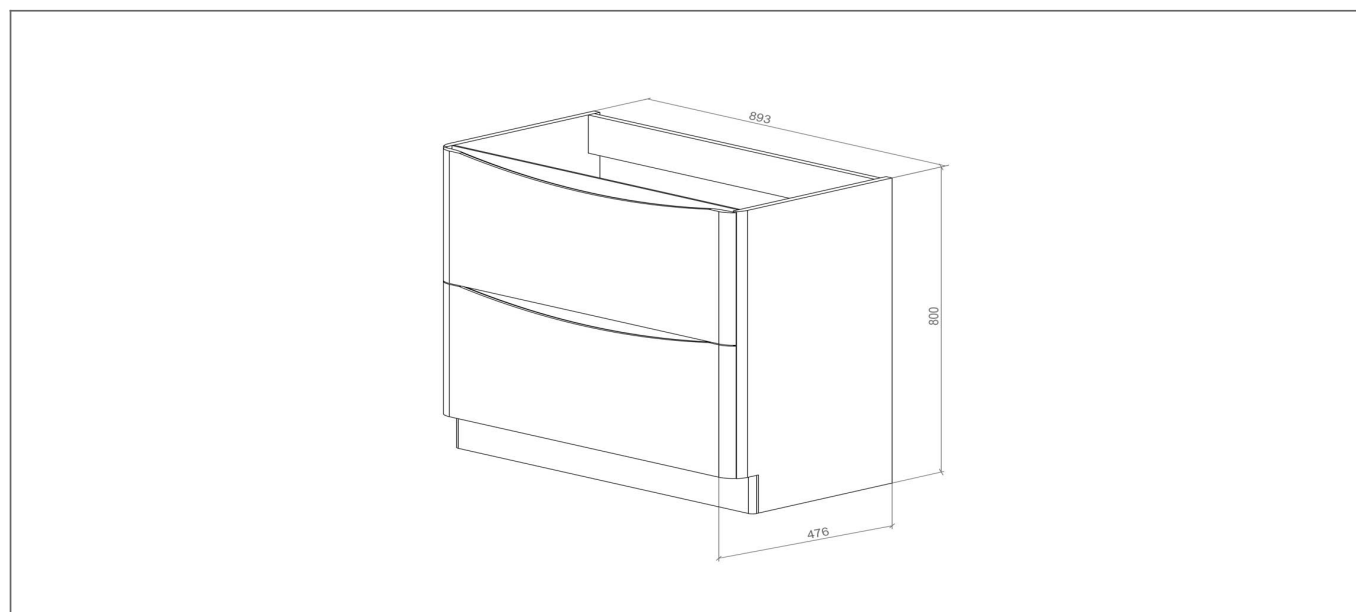

Technical Drawing

Dimensions: All measurements are in millimetres and are subject to normal manufacturing variations.

Due to a continuing development programme to improve design and performance, we reserve all rights to vary specifications without prior notice. Please note, all accessories are for photographic purposes only.