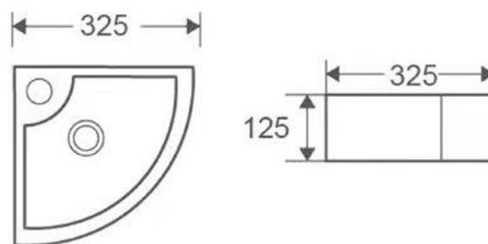

# Technical Datasheet

Product Code: SY-CTB6057

Product Description: **Bleu Cusp Counter Top Basin 325mm White**

## Specification

Product Guarantee:	Lifetime
Barcode:	5056474520136
Projection (mm):	325
Material:	Ceramic
Style:	Contemporary
Shape:	Round
Number Of Tap Holes:	1

## Technical Drawing

Dimensions: All measurements are in millimetres and are subject to normal manufacturing variations.

Due to a continuing development programme to improve design and performance, we reserve all rights to vary specifications without prior notice. Please note, all accessories are for photographic purposes only.