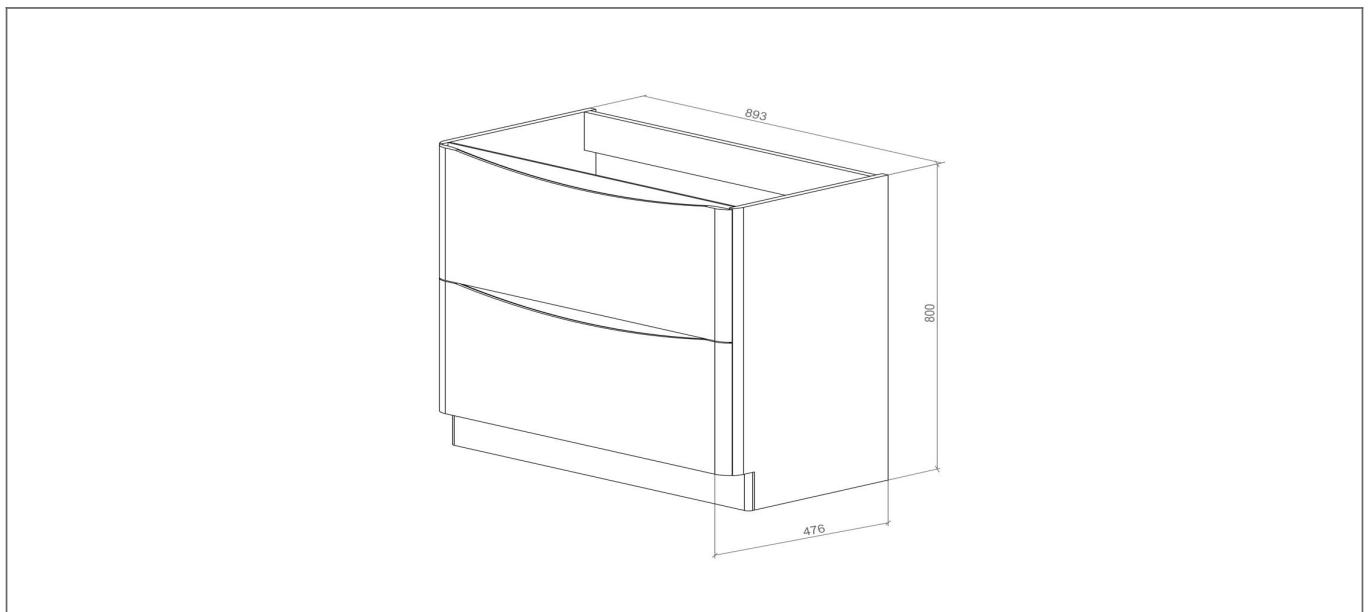

Technical Drawing

Dimensions: All measurements are in millimetres and are subject to normal manufacturing variations.

Due to a continuing development programme to improve design and performance, we reserve all rights to vary specifications without prior notice. Please note, all accessories are for photographic purposes only.