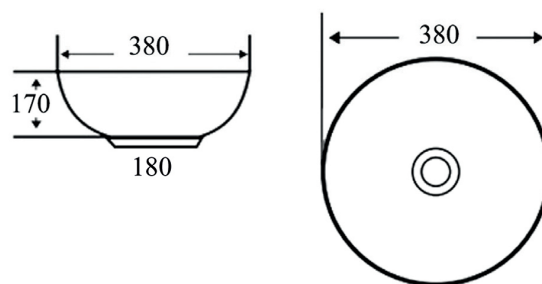

# Technical Datasheet

Product Code: SY-CTB6421

Product Description: Synergy Cirque Counter Top Basin 380mm White

## Specification

Product Guarantee:	Lifetime
Barcode:	5056474509483
Projection (mm):	380
Material:	Ceramic
Style:	Modern
Shape:	Round
Number Of Tap Holes:	0

## Technical Drawing

Dimensions: All measurements are in millimetres and are subject to normal manufacturing variations.

Due to a continuing development programme to improve design and performance, we reserve all rights to vary specifications without prior notice. Please note, all accessories are for photographic purposes only.