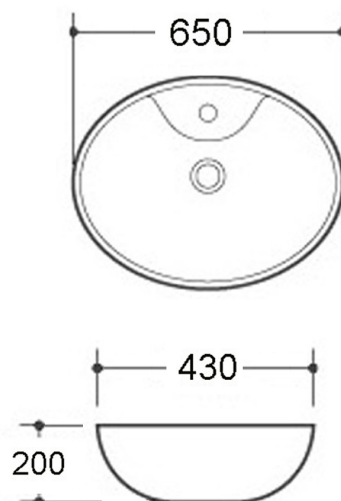

Technical Datasheet

Product Code: SY-CTB6105

Product Description: **Synergy Cupy Counter Top Basin 650mm White**

Specification

Product Guarantee:	Lifetime
Barcode:	5056474504426
Projection (mm):	430
Material:	Ceramic
Style:	Contemporary
Shape:	Round
Number Of Tap Holes:	1

Key Features

- Classic curvaceous edges create a refreshing clean shape
- The natural raw materials make ceramic hard wearing, scratch-proof & resistant to limescale
- Features 1 tap hole suitable for mono bath mixers
- Overflow hole included to prevent any bathroom accidents
- Other styles & finishes are available too choose from

Technical Drawing

Dimensions: All measurements are in millimetres and are subject to normal manufacturing variations.

Due to a continuing development programme to improve design and performance, we reserve all rights to vary specifications without prior notice. Please note, all accessories are for photographic purposes only.