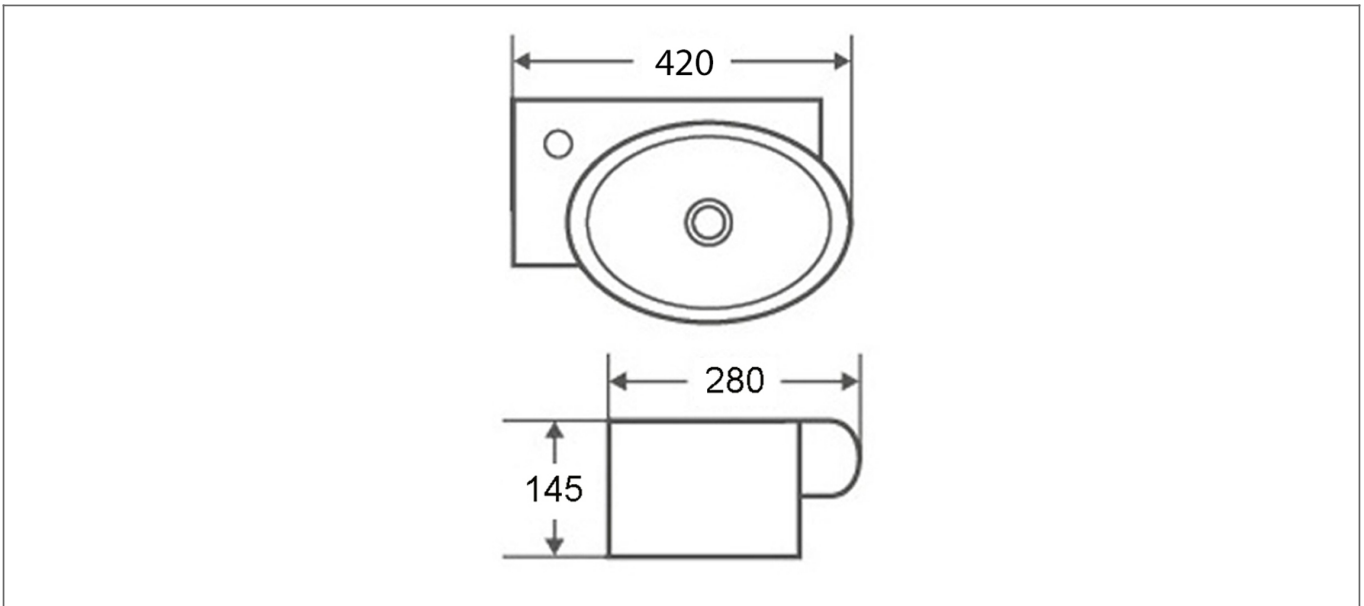

Technical Datasheet

Product Code: SY-WHB6064

Product Description: Synergy Emer Wall Hung Basin 420mm L/H White

Specification

Product Guarantee:	Lifetime
Barcode:	5056474504365
Projection (mm):	280
Material:	Ceramic
Style:	Modern
Shape:	Round
Number Of Tap Holes:	1

Key Features

- Wide-ranging bathroom furniture collection with modern expressive design
- The natural raw materials make ceramic hard wearing, scratch-proof & resistant to limescale
- Features 1 tap hole suitable for mono bath mixers
- Overflow hole included to prevent any bathroom accidents
- Also available with right hand tap hole position

Technical Drawing

Dimensions: All measurements are in millimetres and are subject to normal manufacturing variations.

Due to a continuing development programme to improve design and performance, we reserve all rights to vary specifications without prior notice. Please note, all accessories are for photographic purposes only.