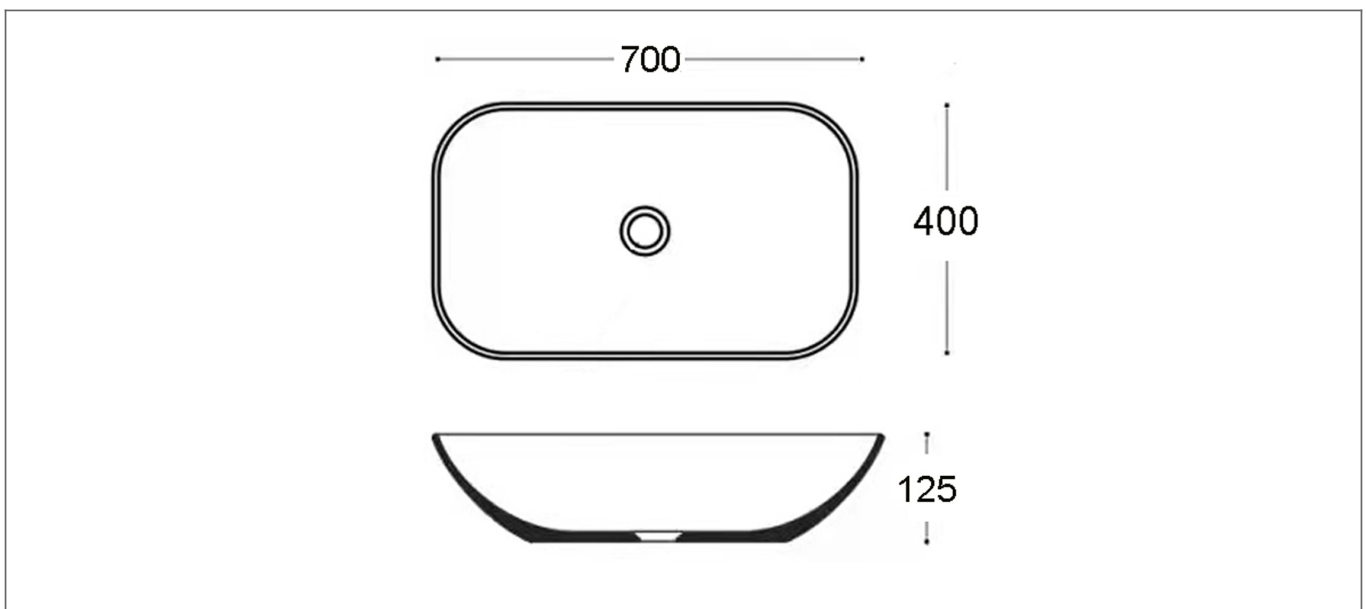

Technical Datasheet

Product Code: SY-CTB6290

Product Description: Synergy Emerald2 Counter Top Basin 700mm White

Specification

Product Guarantee:	Lifetime
Barcode:	5056474504525
Projection (mm):	400
Material:	Ceramic
Style:	Contemporary
Shape:	Rectangular
Number Of Tap Holes:	0

Key Features

- Create an aesthetic that is part of the constantly evolving contemporary style of present day
- The natural raw materials make ceramic hard wearing, scratch-proof & resistant to limescale
- Space saving design ideal for countertop mounting
- Ideal design for extended mono basin mixer use
- Other styles & sizes are available too choose from

Technical Drawing

Dimensions: All measurements are in millimetres and are subject to normal manufacturing variations.

Due to a continuing development programme to improve design and performance, we reserve all rights to vary specifications without prior notice. Please note, all accessories are for photographic purposes only.