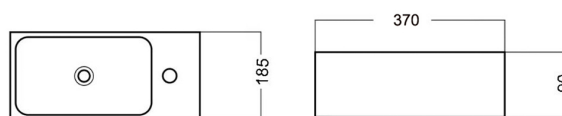

Technical Drawing

Dimensions: All measurements are in millimetres and are subject to normal manufacturing variations.

Due to a continuing development programme to improve design and performance, we reserve all rights to vary specifications without prior notice. Please note, all accessories are for photographic purposes only.