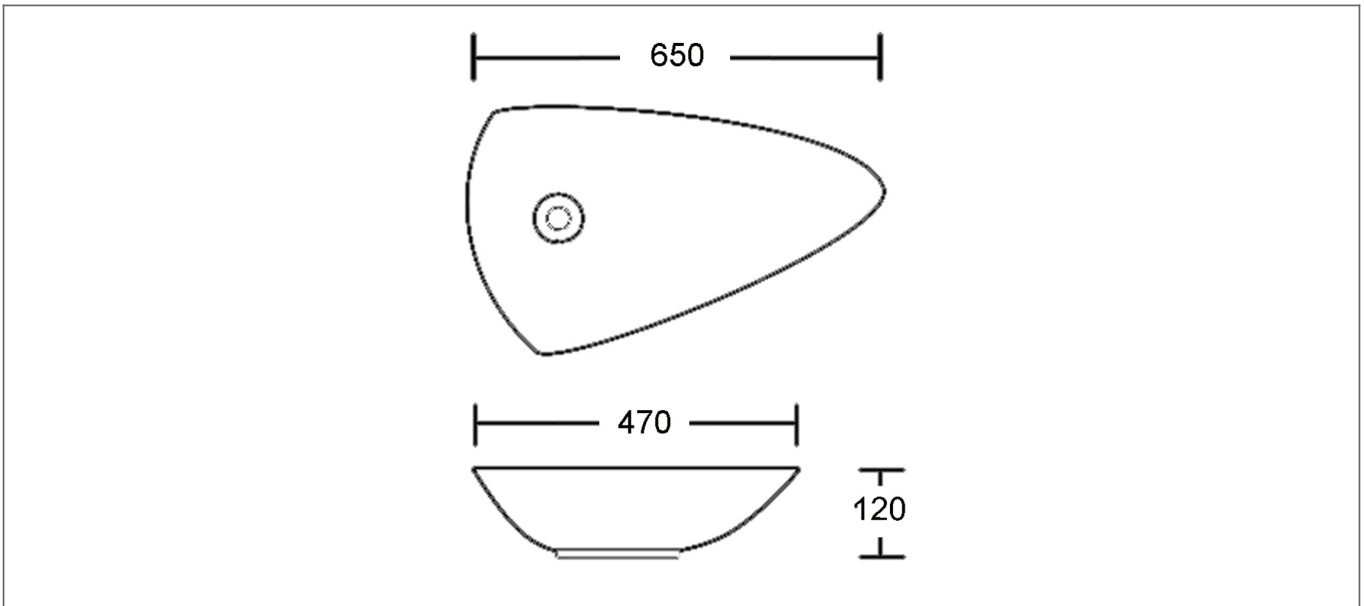

# Technical Datasheet

Product Code: SY-CTB6314

Product Description: Synergy Jet2 Counter Top Basin 650mm White

## Specification

Product Guarantee:	Lifetime
Barcode:	5056474504532
Projection (mm):	470
Material:	Ceramic
Style:	Contemporary
Shape:	Round
Number Of Tap Holes:	0

## Technical Drawing

Dimensions: All measurements are in millimetres and are subject to normal manufacturing variations.

Due to a continuing development programme to improve design and performance, we reserve all rights to vary specifications without prior notice. Please note, all accessories are for photographic purposes only.