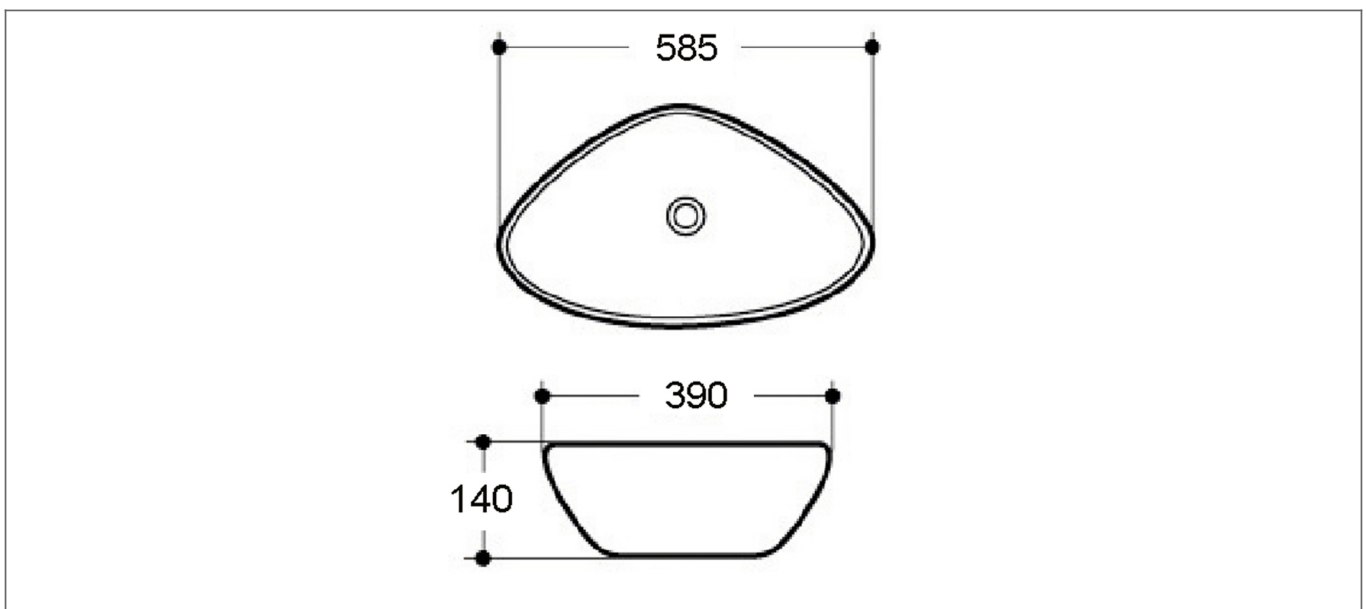

## Specification

Product Guarantee:	Lifetime
Barcode:	5056474504518
Projection (mm):	390
Material:	Ceramic
Style:	Contemporary
Shape:	Round
Number Of Tap Holes:	0

## Technical Drawing

Dimensions: All measurements are in millimetres and are subject to normal manufacturing variations.

Due to a continuing development programme to improve design and performance, we reserve all rights to vary specifications without prior notice. Please note, all accessories are for photographic purposes only.