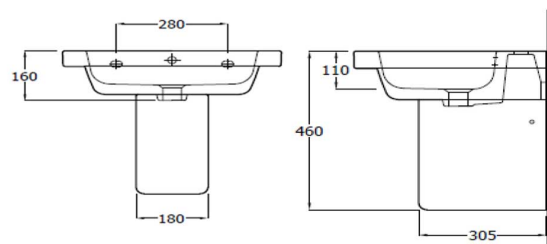

Technical Datasheet

Product Code: SY-MARB03

Product Description: Synergy Marbella Half Pedestal

Specification

Product Guarantee:	Lifetime
Material:	Vitreous China
Style:	Modern
Range Name:	Marbella
Shape:	Rectangular
Colour:	White
Barcode:	5056474509865
Packaged Weight (kg):	7.8 kg
Packaged Length (Metre):	0.46
Packaged Width (Metre):	0.2
Packaged Height (Metre):	0.38

Key Features

- Pure & luxurious modern design ideal to boost your bathroom décor
- Vitreous china's smooth, elegant, naturally stain resistant quality helps stand the test of time
- Space saving design ideal for wall mounting
- Designed to help conceal unsightly pipework
- Compatible with Marbella 550 & 650mm basins
- Matching sanitaryware is also available in the Marbella range

Technical Drawing

Dimensions: All measurements are in millimetres and are subject to normal manufacturing variations.

Due to a continuing development programme to improve design and performance, we reserve all rights to vary specifications without prior notice. Please note, all accessories are for photographic purposes only.