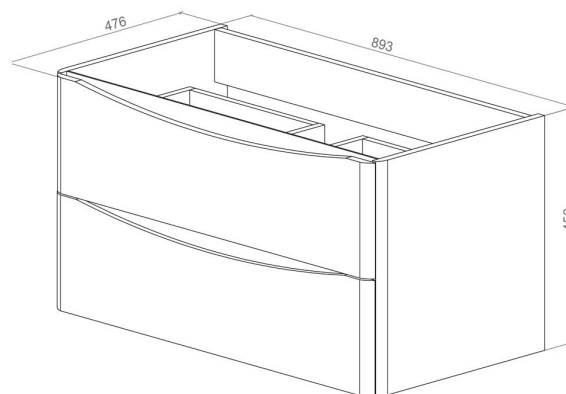

Technical Datasheet

Product Code: SY-KIE08

Product Description: Synergy Kiev 900mm Grey Matt Wall Vanity Unit

Specification

| | |
|--------------------------|---------------|
| Number Of Drawers: | 2 |
| Number Of Tap Holes: | 1 |
| Number Of Doors: | 0 |
| Handle Type: | Pull |
| Material: | MDF |
| Style: | Modern |
| Product Guarantee: | Lifetime |
| Barcode: | 5056474503870 |
| Packaged Weight: | 31.3 kg |
| Packaged Length (Metre): | 0.491 |
| Packaged Width (Metre): | 0.908 |
| Packaged Height (Metre): | 0.465 |

Key Features

- Clean, straight lines, uncluttered spaces. Embrace modernistic style from the 20th century
- Manufactured from quality materials
- Features 2 easy pull drawers for a quick access
- Ideal design for all your bathroom essentials
- Space saving design ideal for wall mounting
- Alternatively available in a grey matt finish & 593mm
- Matching items are available from the Kiev range

Technical Drawing

Dimensions: All measurements are in millimetres and are subject to normal manufacturing variations.

Due to a continuing development programme to improve design and performance, we reserve all rights to vary specifications without prior notice. Please note, all accessories are for photographic purposes only.