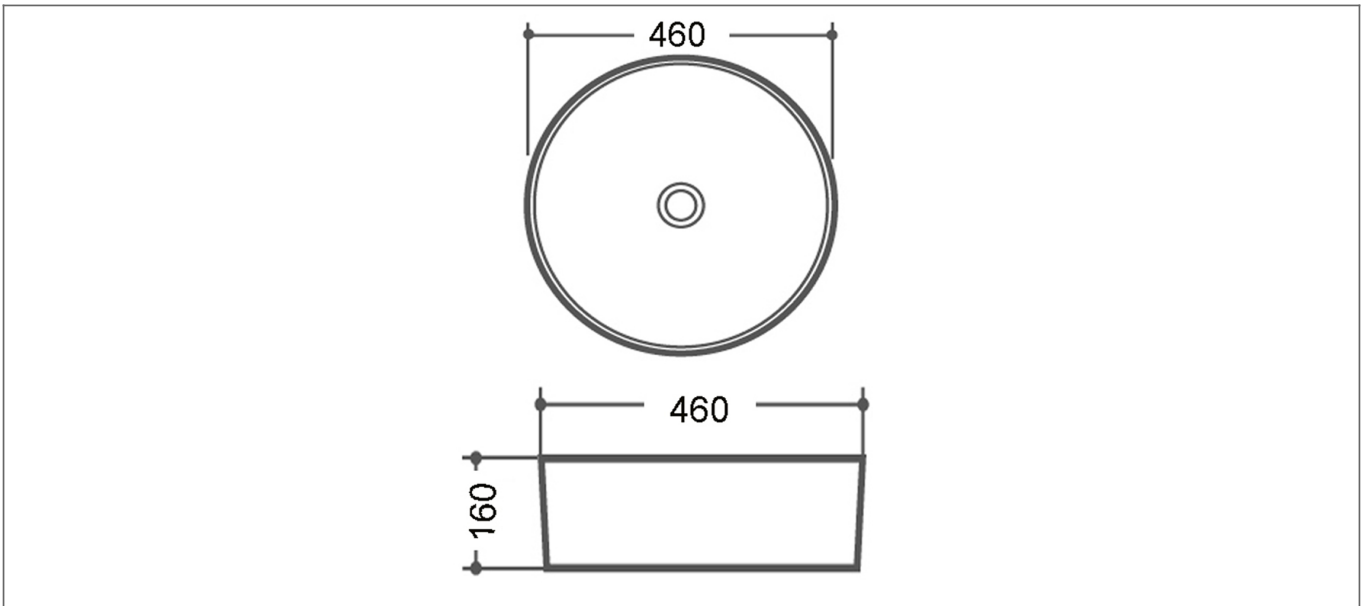

Technical Datasheet

Product Code: SY-CTB6114A

Product Description: Synergy Sella Counter Top Basin 460mm White

Specification

Product Guarantee:	Lifetime
Barcode:	5056474504464
Projection (mm):	460
Material:	Ceramic
Style:	Contemporary
Shape:	Round
Number Of Tap Holes:	0

Key Features

- Classic curvaceous edges create a refreshing clean shape
- The natural raw materials make ceramic hard wearing, scratch-proof & resistant to limescale
- Space saving design ideal for countertop mounting
- Ideal design for extended mono basin mixer use
- Other styles & sizes are available too choose from

Technical Drawing

Dimensions: All measurements are in millimetres and are subject to normal manufacturing variations.

Due to a continuing development programme to improve design and performance, we reserve all rights to vary specifications without prior notice. Please note, all accessories are for photographic purposes only.