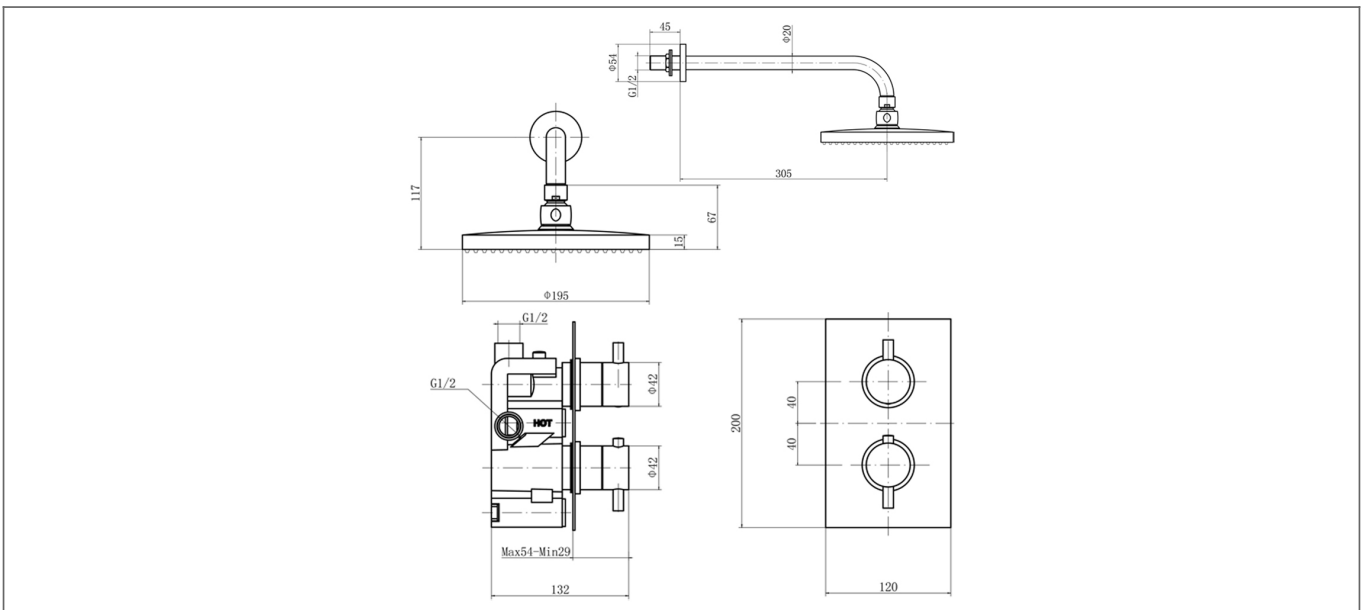

# Technical Datasheet

Product Code: TSS008K

Product Description: Trisen Moor Conc Thermo Shower Set Black

## Specification

Product Guarantee:	Lifetime
Barcode:	5056474517297
Packaged Weight (kg):	3.08 kg
Material:	Brass
Style:	Modern
Min Operating Pressure:	1 Bar
Handle Type:	Dial
Valve Type:	Concealed Thermostatic
Flow Rate 0.1 Bar (L/min):	2.7
Flow Rate 0.5 Bar (L/min):	5.9
Flow Rate 1 Bar (L/min):	8.8
Flow Rate 2 Bar (L/min):	13.4
Flow Rate 3 Bar (L/min):	17.4

## Technical Drawing

Dimensions: All measurements are in millimetres and are subject to normal manufacturing variations.

Due to a continuing development programme to improve design and performance, we reserve all rights to vary specifications without prior notice. Please note, all accessories are for photographic purposes only.