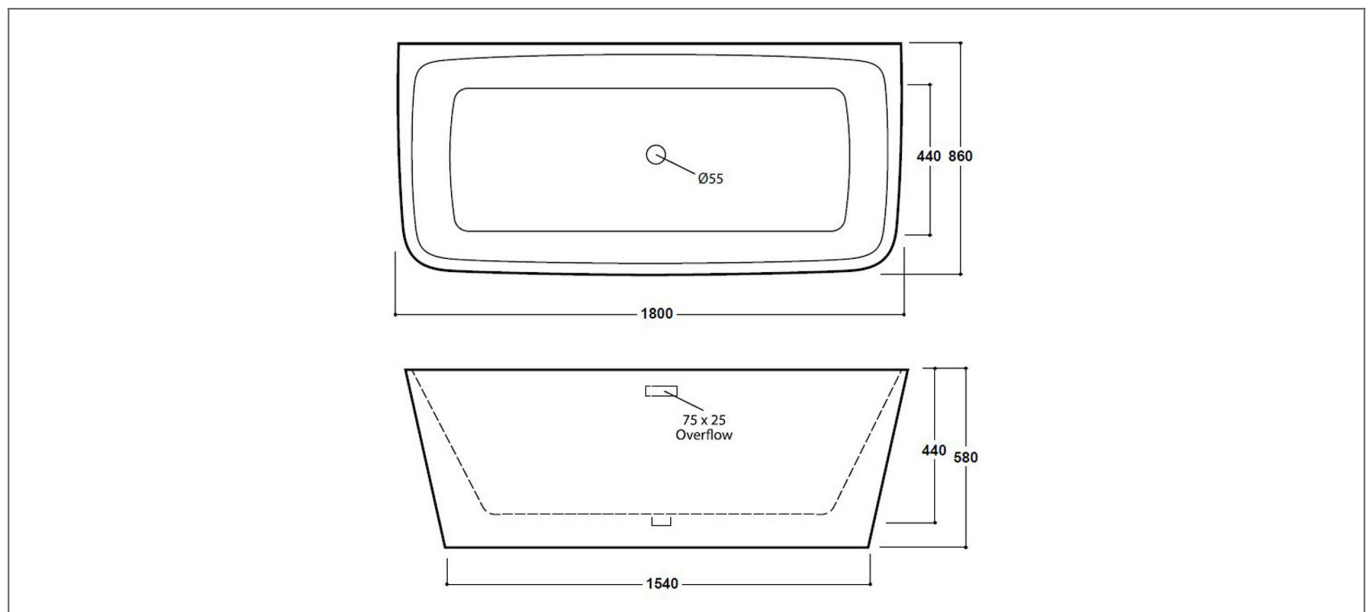

# Technical Datasheet

Product Code: SY-FSB311

Product Description: Synergy Kilmory 1800mm Modern Square Back To Wall Bath

## Specification

Material:	Acrylic
Style:	Modern
Shape:	Rectangular
Number Of Tap Holes:	0
Overflow Included:	Yes
Waste Included:	Yes
Bath Thickness:	5 mm
Product Guarantee:	Lifetime
Water Capacity (litres):	280

## Key Features

- Sleek lines add an element of style to your bathroom
- Manufactured from high quality white 5mm acrylic
- Designed for free standing mixer use as cannot be drilled
- Large spacious bathing area for that extra added comfort
- Comes complete with waste, overflow & leg set

## Technical Drawing

Dimensions: All measurements are in millimetres and are subject to normal manufacturing variations.

Due to a continuing development programme to improve design and performance, we reserve all rights to vary specifications without prior notice. Please note, all accessories are for photographic purposes only.