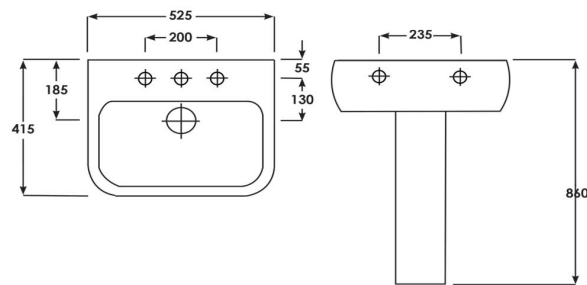

Technical Datasheet

Product Code: SY-VEN02

Product Description: Synergy Venice Full Pedestal for 520mm Basin

Specification

Product Guarantee:	Lifetime
Barcode:	5056474509711
Material:	Vitreous China
Style:	Modern
Shape:	Square

Key Features

- Pure & luxurious modern design ideal to boost your bathroom décor
- Vitreous china's smooth, elegant, naturally stain resistant quality helps stand the test of time
- Designed to help conceal unsightly pipework
- Compatible for installation with 520mm Venice basin
- Matching sanitaryware is also available in the Venice range

Technical Drawing

Dimensions: All measurements are in millimetres and are subject to normal manufacturing variations.

Due to a continuing development programme to improve design and performance, we reserve all rights to vary specifications without prior notice. Please note, all accessories are for photographic purposes only.