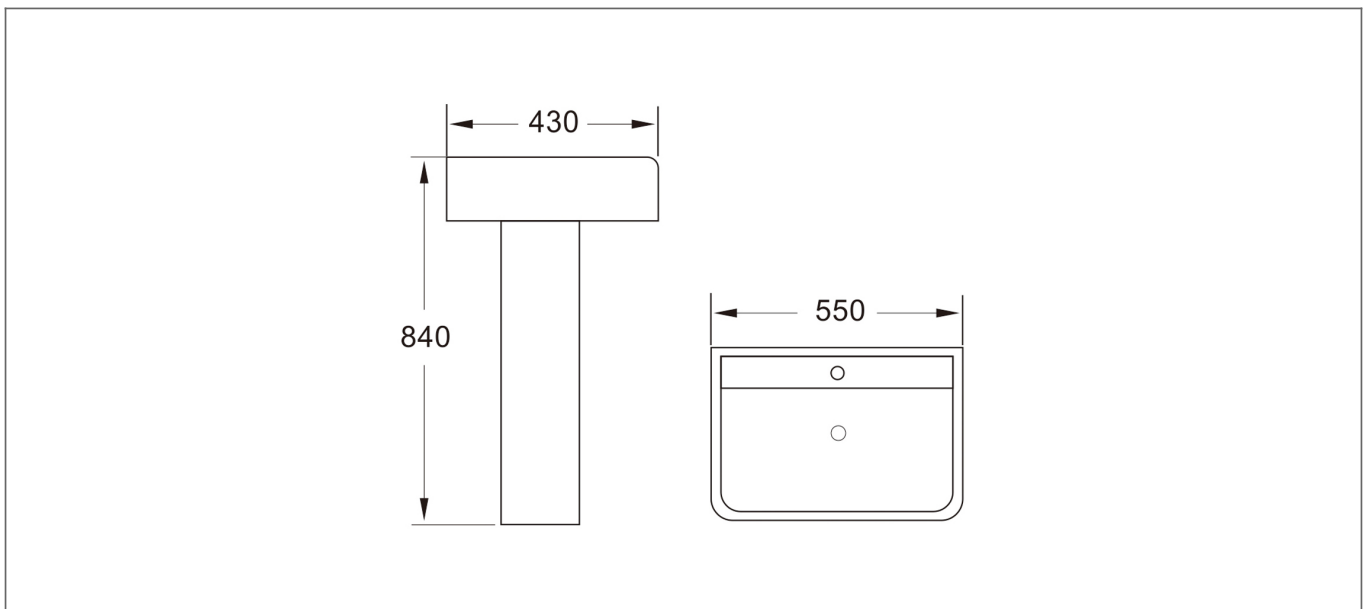

Technical Datasheet

Product Code: SY-VER10

Product Description: **Synergy Versa 1th 55cm Basin**

Specification

Product Guarantee:	Lifetime
Barcode:	5056474504280
Projection (mm):	430
Material:	Ceramic
Style:	Modern
Shape:	Round
Number Of Tap Holes:	1

Key Features

- Pure & luxurious modern design ideal to boost your bathroom décor
- The natural raw materials make ceramic hard wearing, scratch-proof & resistant to limescale
- Features 1 tap hole suitable for mono basin mixer use
- Overflow hole included to prevent any bathroom accidents
- Matching sanitaryware are also available in the Versa range

Technical Drawing

Dimensions: All measurements are in millimetres and are subject to normal manufacturing variations.

Due to a continuing development programme to improve design and performance, we reserve all rights to vary specifications without prior notice. Please note, all accessories are for photographic purposes only.