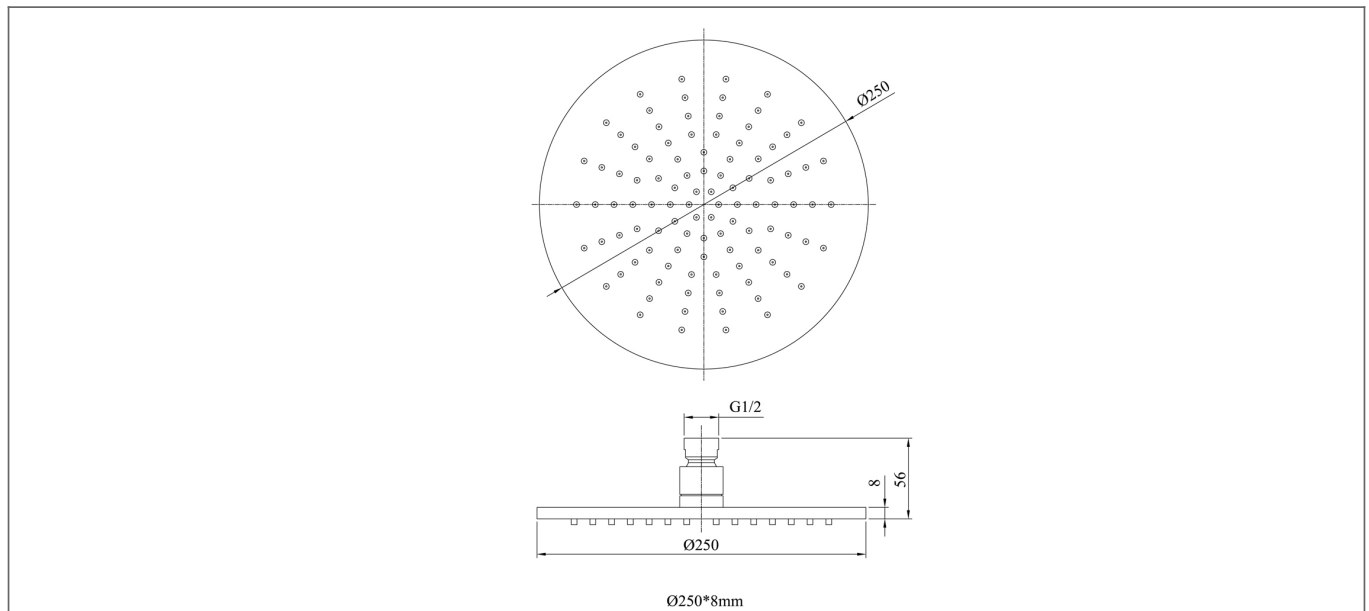

# Technical Datasheet

Product Code: SY-SHP32BB

Product Description: Synergy SHP32BB Round 250mm Ultraslim Shower Head

## Specification

Product Guarantee:	1 Year
Material:	Brass
Style:	Contemporary
Shape:	Round
Colour:	Brushed Brass
Barcode:	5056474512223
Packaged Weight (kg):	1.4 kg
Packaged Length (Metre):	0.275
Packaged Width (Metre):	0.255
Packaged Height (Metre):	0.065

## Technical Drawing

Dimensions: All measurements are in millimetres and are subject to normal manufacturing variations.

Due to a continuing development programme to improve design and performance, we reserve all rights to vary specifications without prior notice. Please note, all accessories are for photographic purposes only.