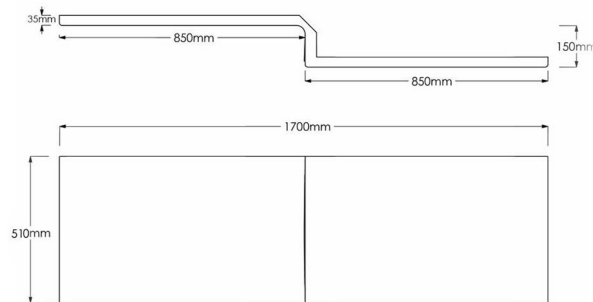

## Specification

Material:	Acrylic
Style:	Modern
Shape:	L Shape
Product Guarantee:	Lifetime

## Key Features

- Spacious space saving L shaped design offers a bold & eye-catching look
- Manufactured from high quality white acrylic
- Compatible for Synergy Berg 1700mm L shaped bath
- End panels are available to purchase separate

## Technical Drawing

Dimensions: All measurements are in millimetres and are subject to normal manufacturing variations.

Due to a continuing development programme to improve design and performance, we reserve all rights to vary specifications without prior notice. Please note, all accessories are for photographic purposes only.