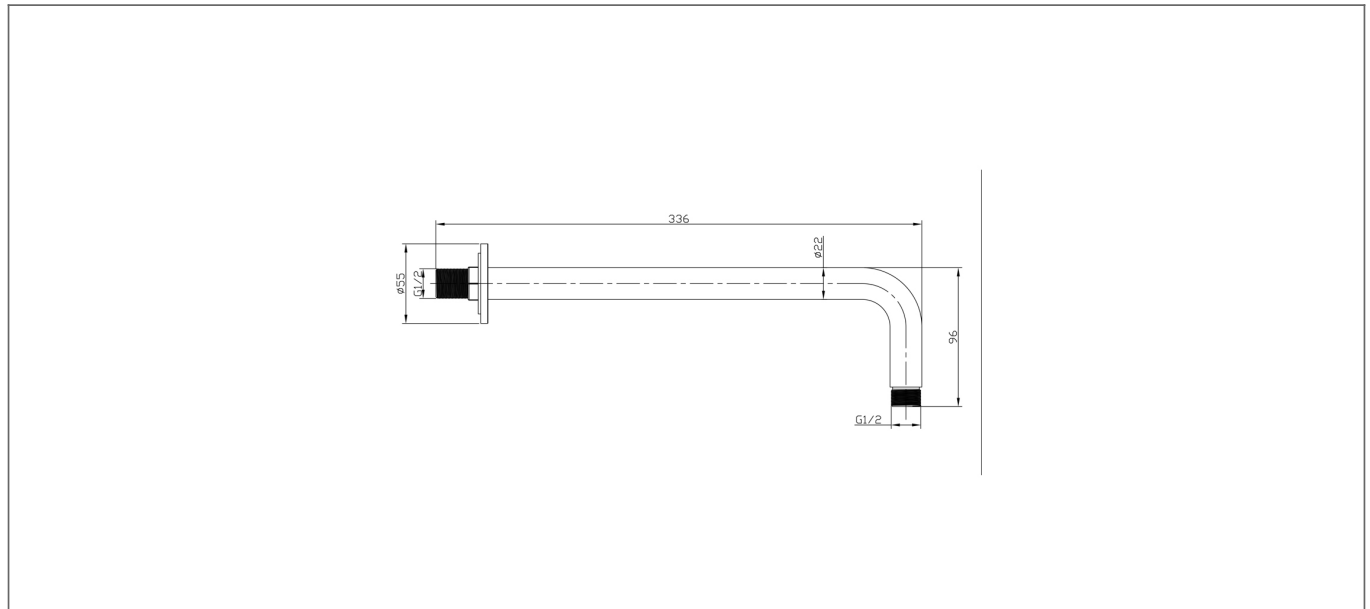

# Technical Datasheet

Product Code: SY-SA01BB

Product Description: Synergy SA01BB 300mm Round Shower Wall Arm Brass

## Specification

Product Guarantee:	1 Year
Material:	Brass
Style:	Contemporary
Shape:	Round
Colour:	Brushed Brass
Barcode:	5056474512230
Packaged Weight (kg):	0.39 kg
Packaged Length (Metre):	0.4
Packaged Width (Metre):	0.09
Packaged Height (Metre):	0.035

## Technical Drawing

Dimensions: All measurements are in millimetres and are subject to normal manufacturing variations.

Due to a continuing development programme to improve design and performance, we reserve all rights to vary specifications without prior notice. Please note, all accessories are for photographic purposes only.