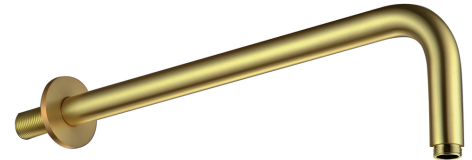

# Technical Datasheet

Product Code: SY-SA01BB

Product Description: Synergy SA01BB 300mm Round Shower Wall Arm Brass

## Specification

Product Guarantee:	1 Year
Material:	Brass
Style:	Contemporary
Shape:	Round
Colour:	Brushed Brass
Barcode:	5056474512230
Packaged Weight (kg):	0.39 kg
Packaged Length (Metre):	0.4
Packaged Width (Metre):	0.09
Packaged Height (Metre):	0.035

## Key Features

- Create an aesthetic that is part of the constantly evolving contemporary style of present day
- Manufactured from high quality brass
- Coated in a luxury brushed brass finish
- Matching brassware is also available from Synergy