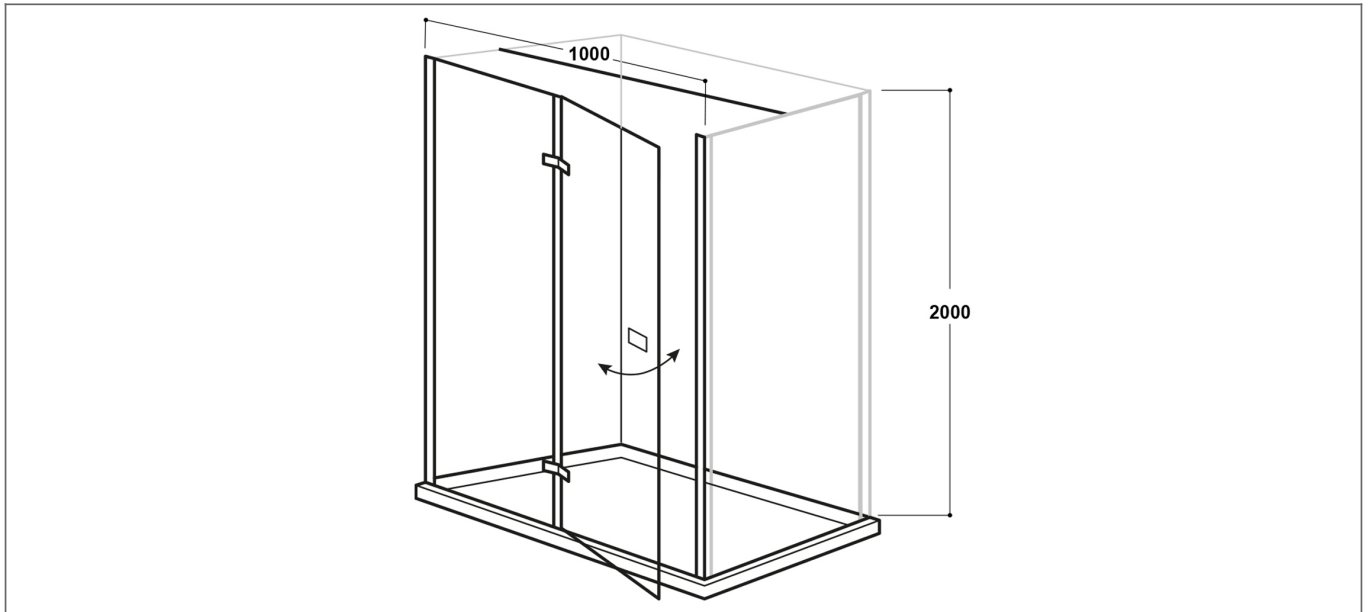

Technical Datasheet

Product Code: SY-VOD59

Product Description: Synergy Vodas 8 1000 x 2000mm Left Hand Stella Hinged Door

Technical Drawing

Dimensions: All measurements are in millimetres and are subject to normal manufacturing variations.

Due to a continuing development programme to improve design and performance, we reserve all rights to vary specifications without prior notice. Please note, all accessories are for photographic purposes only.