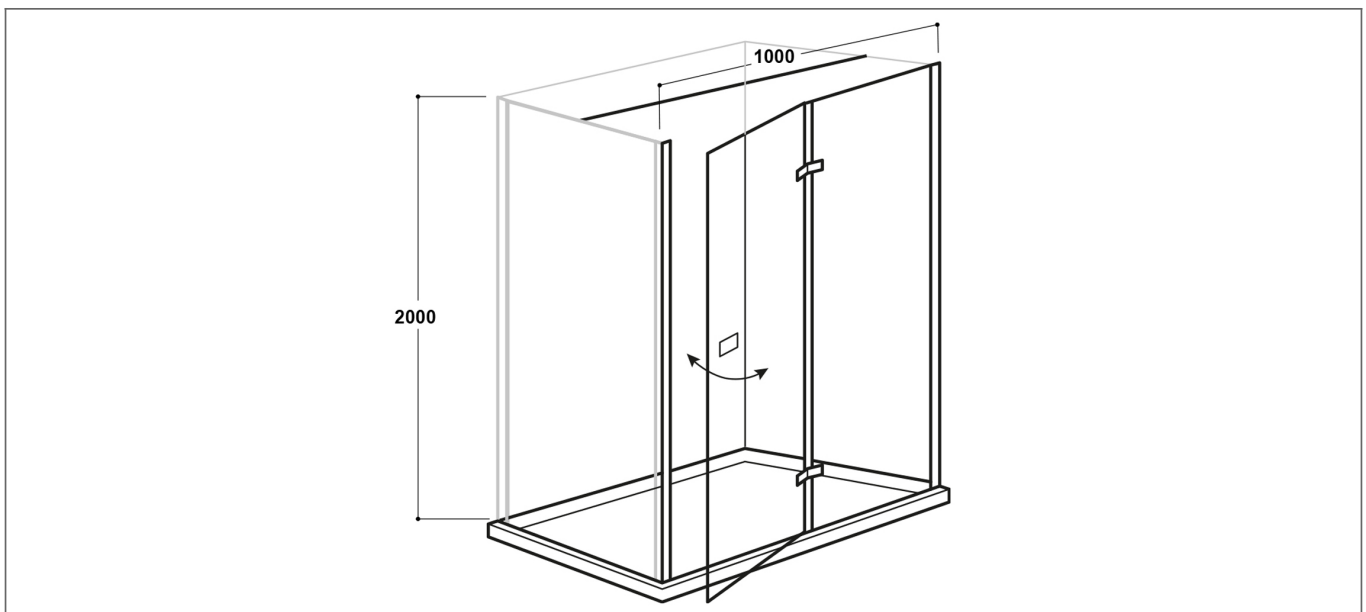

Technical Drawing

Dimensions: All measurements are in millimetres and are subject to normal manufacturing variations.

Due to a continuing development programme to improve design and performance, we reserve all rights to vary specifications without prior notice. Please note, all accessories are for photographic purposes only.