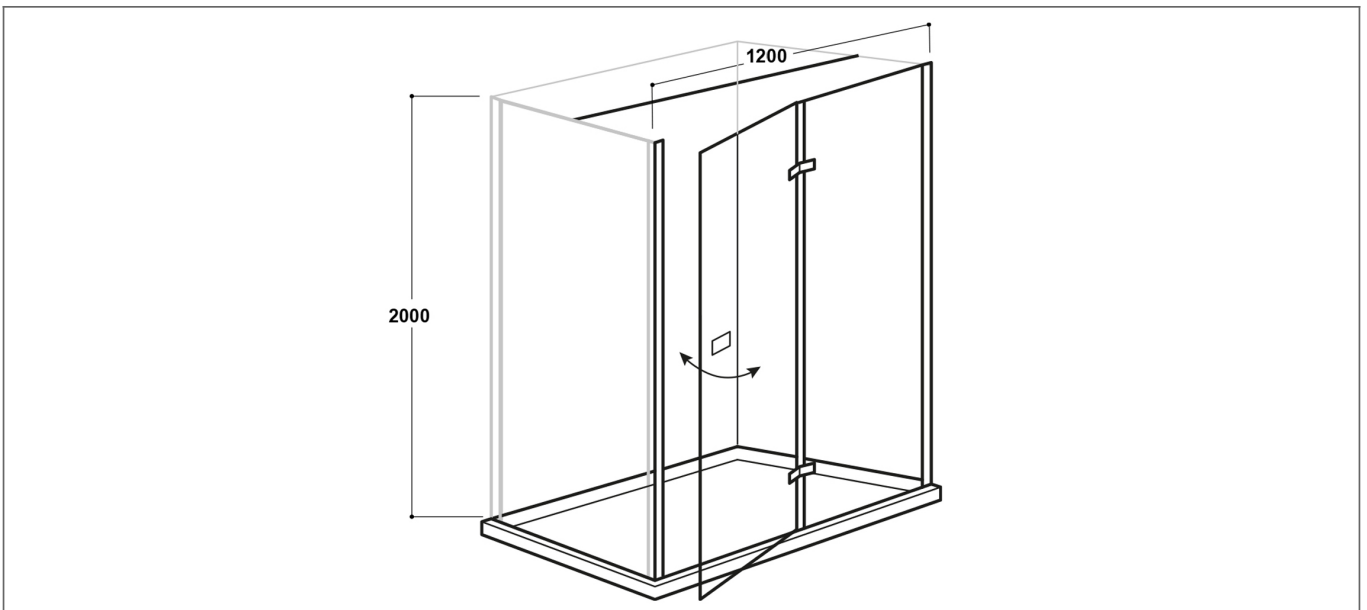

Technical Drawing

Dimensions: All measurements are in millimetres and are subject to normal manufacturing variations.

Due to a continuing development programme to improve design and performance, we reserve all rights to vary specifications without prior notice. Please note, all accessories are for photographic purposes only.