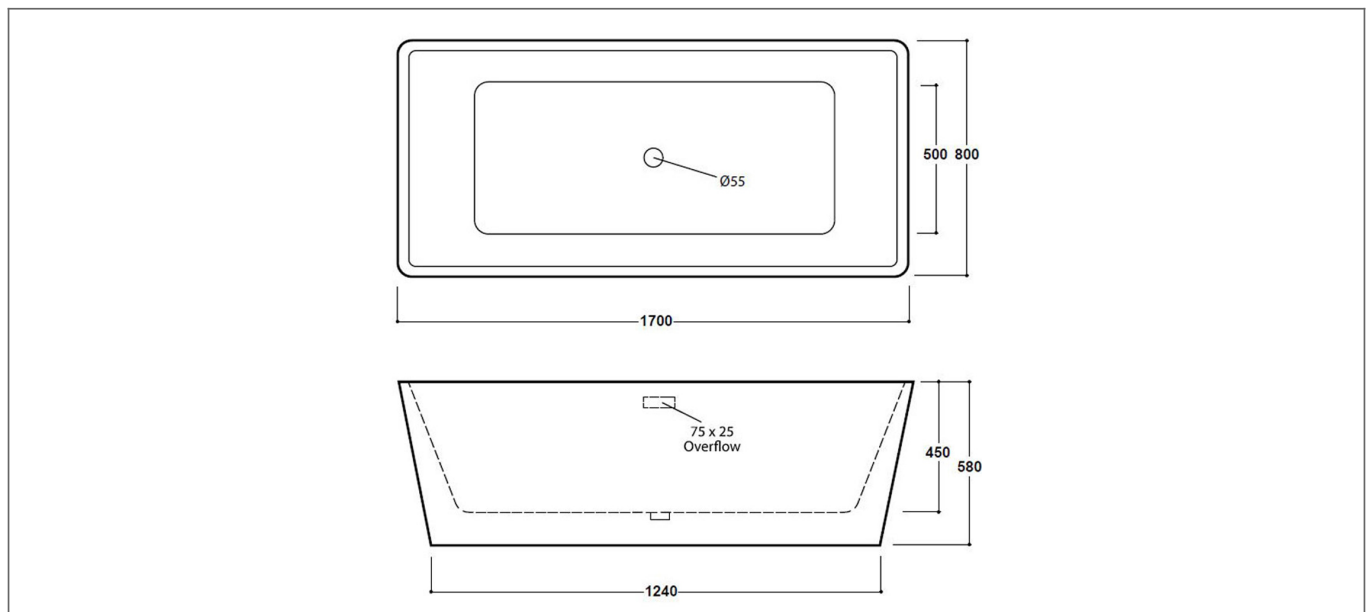

Technical Datasheet

Product Code: SY-FSB404

Product Description: Synergy Lido 1700mm Modern Double Ended Bath

Specification

Material:	Acrylic
Style:	Modern
Shape:	Rectangular
Number Of Tap Holes:	0
Overflow Included:	Yes
Waste Included:	Yes
Bath Thickness:	5 mm
Product Guarantee:	Lifetime
Water Capacity (litres):	312

Key Features

- Sleek lines add an element of style to your bathroom
- Manufactured from high quality 5mm acrylic
- Designed for free standing mixer use as cannot be drilled
- Large spacious bathing area for that extra added comfort
- Comes complete with pop up waste, overflow & leg set

Technical Drawing

Dimensions: All measurements are in millimetres and are subject to normal manufacturing variations.

Due to a continuing development programme to improve design and performance, we reserve all rights to vary specifications without prior notice. Please note, all accessories are for photographic purposes only.