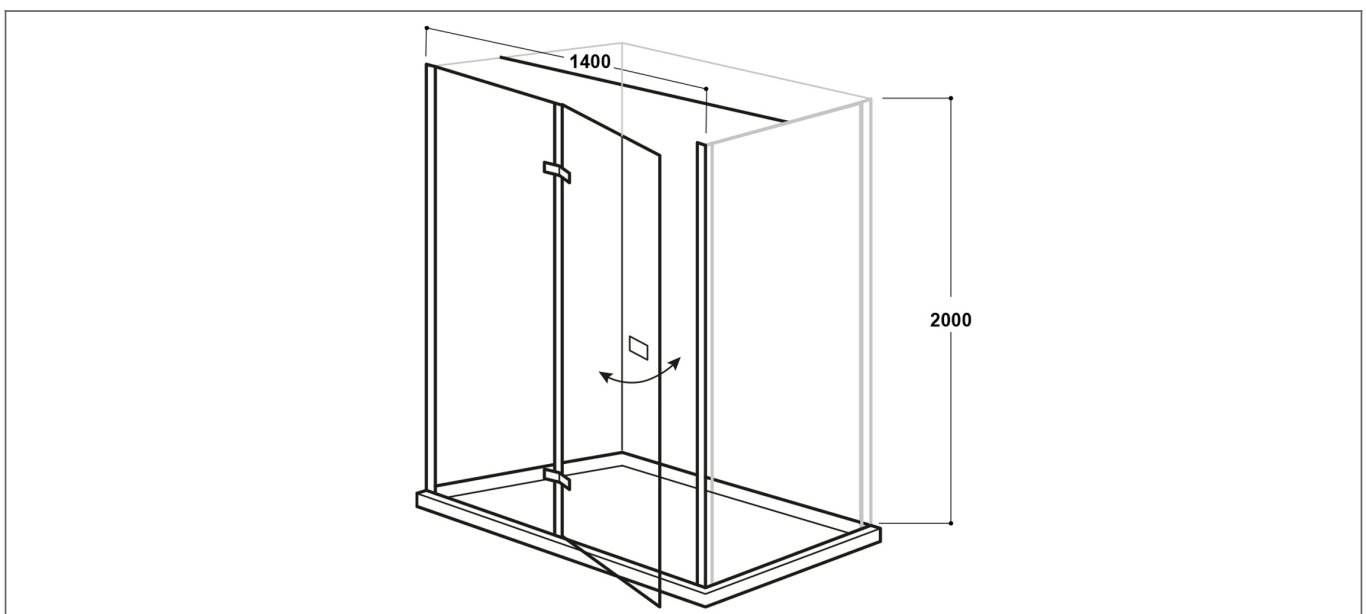

Technical Datasheet

Product Code: SY-VOD61-B

Product Description: Synergy Vodas8 Stella Minimalist Hinged 1400 L/H

Specification

Material:	Glass
Style:	Modern
Shape:	Rectangular
Colour:	Chrome
Adjustment (mm):	40
Orientation:	Vertical
Glass Style:	Tempered
Handle Type:	Knob
Product Guarantee:	Lifetime
Number Of Doors:	1
Product Width (mm):	1400
Product Height (mm):	2000

Key Features

- Wide-ranging bathroom furniture collection with modern expressive design
- Manufactured from high quality 8mm safety glass
- Features polished chrome profiles for a sparkling finish
- Glass is coated in a nano technology preventing limescale
- Ideal design for people who have challenges with their mobility
- Compatible for use with Vodas 8 side panels
- Alternatively available in a right hand option

Technical Drawing

Dimensions: All measurements are in millimetres and are subject to normal manufacturing variations.

Due to a continuing development programme to improve design and performance, we reserve all rights to vary specifications without prior notice. Please note, all accessories are for photographic purposes only.