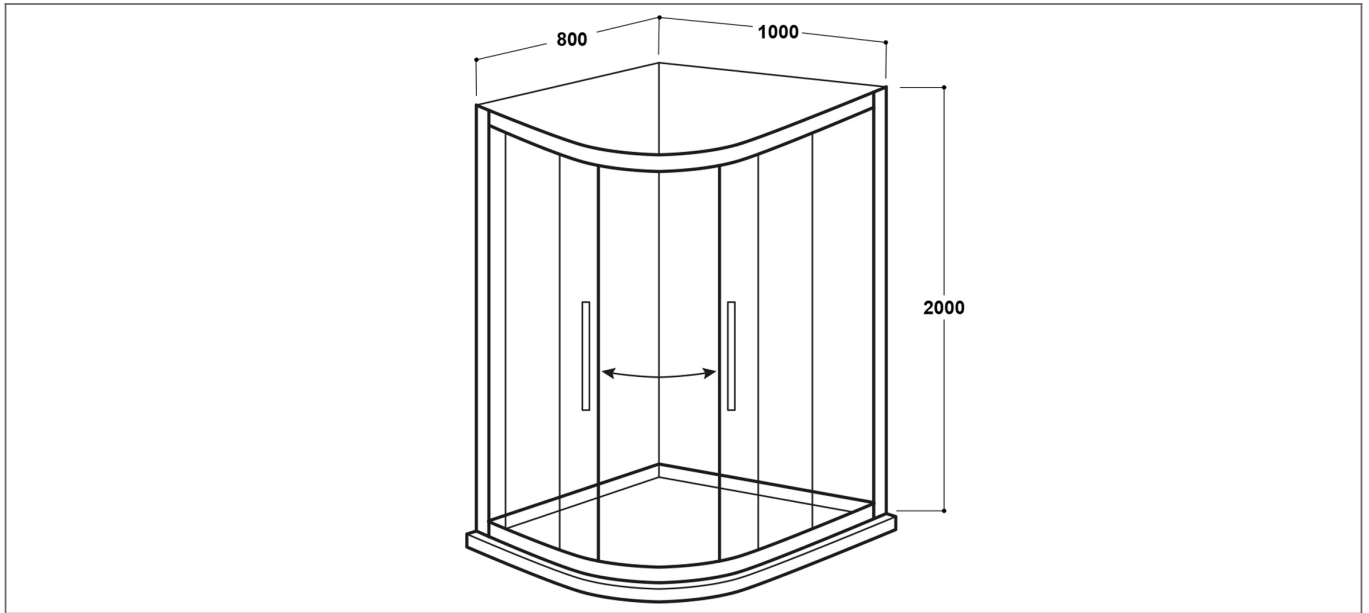

Technical Datasheet

Product Code: SY-VOD25

Product Description: Synergy Vodas 8 Framed 1000 x 800mm Offset Quadrant Enclosure

Specification

| | |
|----------------------|---------------|
| Material: | Glass |
| Style: | Modern |
| Shape: | Quadrant |
| Colour: | Clear |
| Adjustment (mm): | 40 |
| Orientation: | Vertical |
| Entry Width: | 520 |
| Glass Style: | Toughened |
| Handle Type: | Bar |
| Product Guarantee: | Lifetime |
| Number Of Doors: | 2 |
| Barcode: | 5056474500640 |
| Product Length (mm): | 1000 |
| Product Width (mm): | 800 |
| Product Height (mm): | 2000 |

Key Features

- Wide-ranging bathroom furniture collection with modern expressive design
- Manufactured from high quality 8mm safety glass
- Glass is coated in a nano technology preventing limescale
- Framed designs provide more stability & are more watertight
- Benefits from high quality magnetic soft closing seals
- Features quick release double roller for easy access
- Optional frameless offset quadrant panels available to choose from
- Suitable for use in a wetroom or with a shower tray

Dimensions: All measurements are in millimetres and are subject to normal manufacturing variations.

Due to a continuing development programme to improve design and performance, we reserve all rights to vary specifications without prior notice. Please note, all accessories are for photographic purposes only.

Technical Datasheet

Product Code: SY-VOD25

Product Description: Synergy Vodas 8 Framed 1000 x 800mm Offset Quadrant Enclosure

Technical Drawing

Dimensions: All measurements are in millimetres and are subject to normal manufacturing variations.