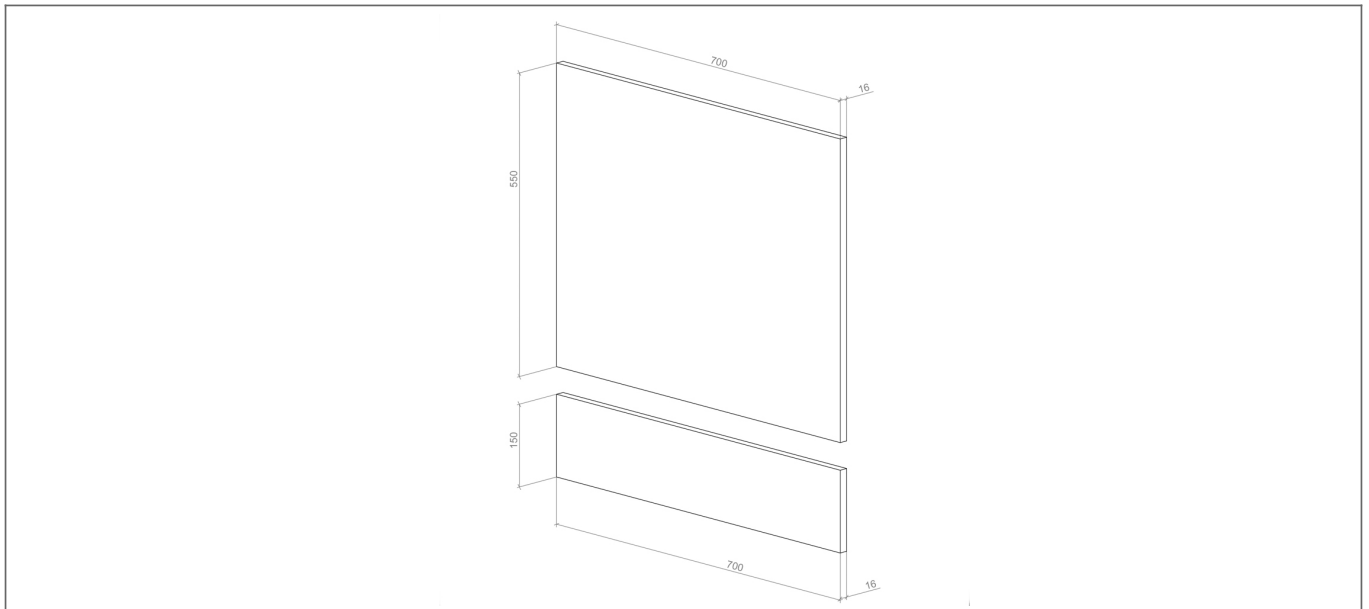

Technical Drawing

Dimensions: All measurements are in millimetres and are subject to normal manufacturing variations.

Due to a continuing development programme to improve design and performance, we reserve all rights to vary specifications without prior notice. Please note, all accessories are for photographic purposes only.