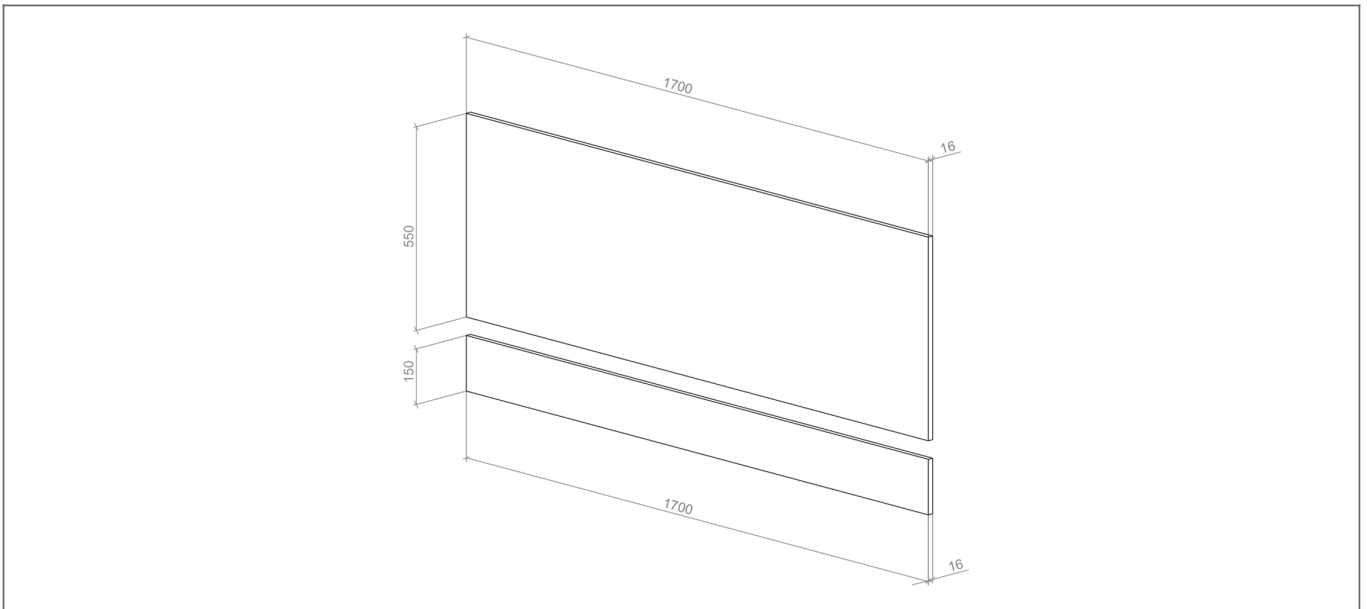

Technical Datasheet

Product Code: SY-KIEPNL03

Product Description: Synergy Kiev MDF 1700mm Front Panel & Plinth

Specification

| | |
|----------------------|-------------|
| Material: | MDF |
| Style: | Modern |
| Shape: | Rectangular |
| Number Of Tap Holes: | 0 |
| Product Guarantee: | Lifetime |

Key Features

- Wide-ranging bathroom furniture collection with modern expressive design
- Manufactured from high quality 16mm white MDF
- Compatible to be used with Synergy bath ranges
- End panels are available to purchase from Synergy range
- Alternatively available in 1500, 1600 & 1800mm

Technical Drawing

Dimensions: All measurements are in millimetres and are subject to normal manufacturing variations.

Due to a continuing development programme to improve design and performance, we reserve all rights to vary specifications without prior notice. Please note, all accessories are for photographic purposes only.