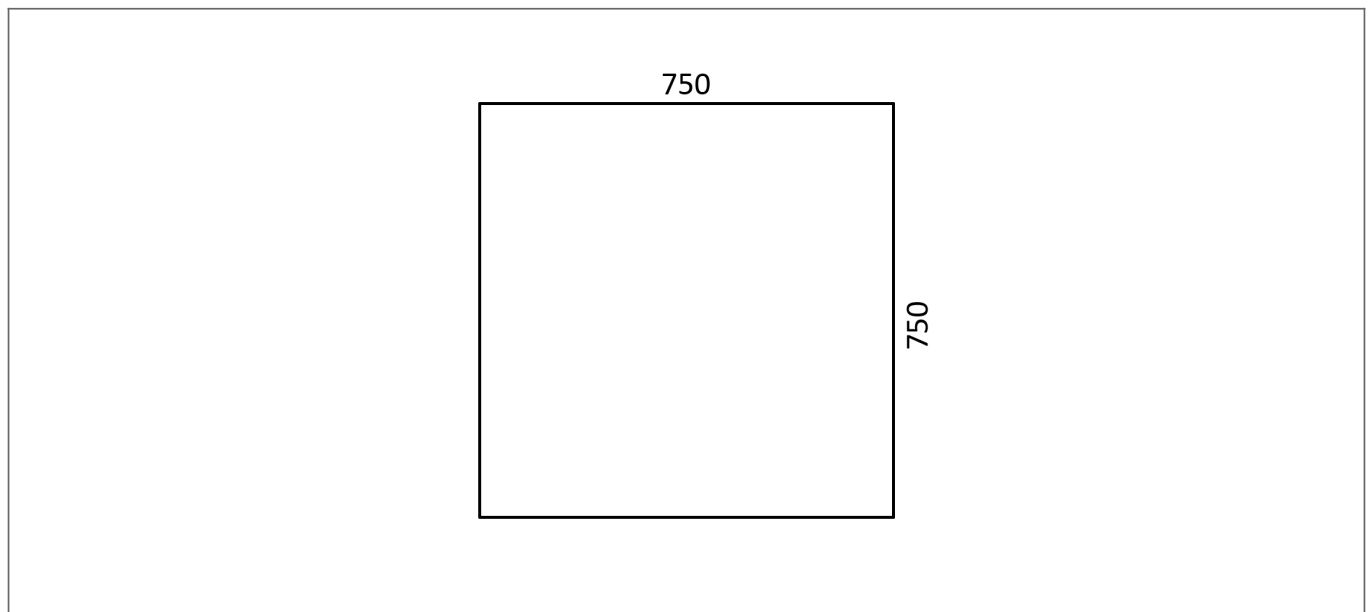

Technical Drawing

Dimensions: All measurements are in millimetres and are subject to normal manufacturing variations.

Due to a continuing development programme to improve design and performance, we reserve all rights to vary specifications without prior notice. Please note, all accessories are for photographic purposes only.