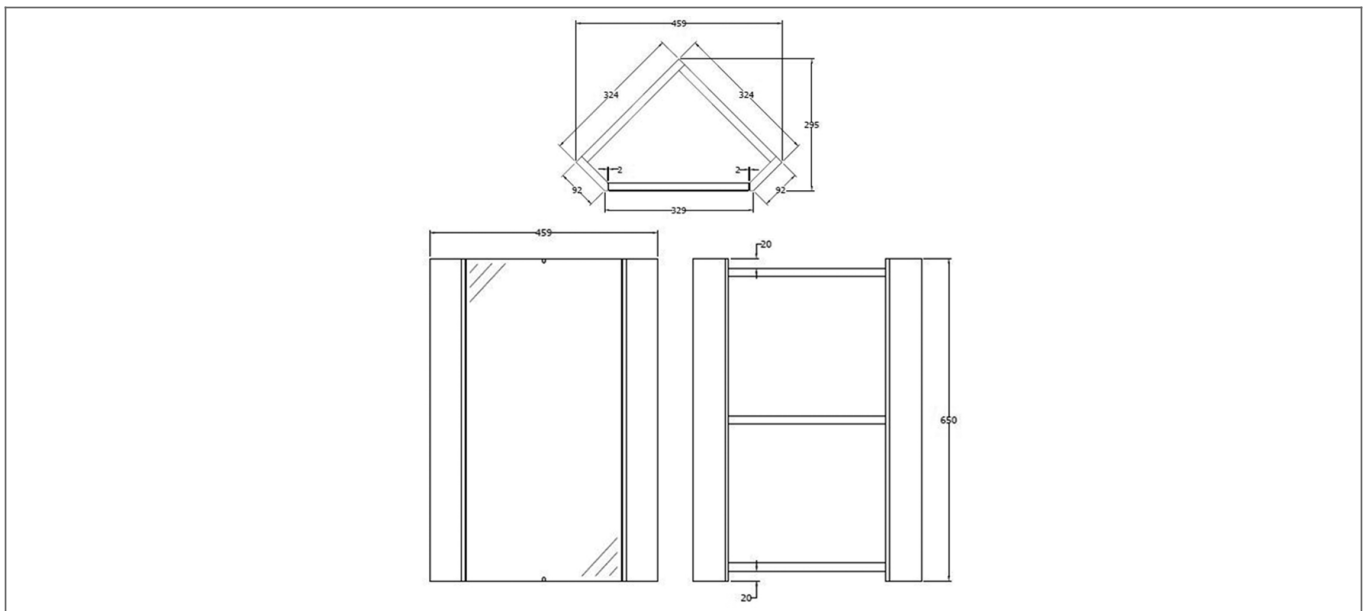

Technical Datasheet

Product Code: 237TITMC350

Product Description: Arley Tite 350x350 Corner Mirror Cabinet

A R L E Y

Specification

Number Of Doors:	1
Number Of Shelves:	1
Handle Type:	Bar
Material:	MFC
Style:	Modern
Barcode:	5060272828516
Packaged Weight:	14 kg
Packaged Length (Metre):	0.27
Packaged Width (Metre):	0.355
Packaged Height (Metre):	0.69

Technical Drawing

Dimensions: All measurements are in millimetres and are subject to normal manufacturing variations.

Due to a continuing development programme to improve design and performance, we reserve all rights to vary specifications without prior notice. Please note, all accessories are for photographic purposes only.