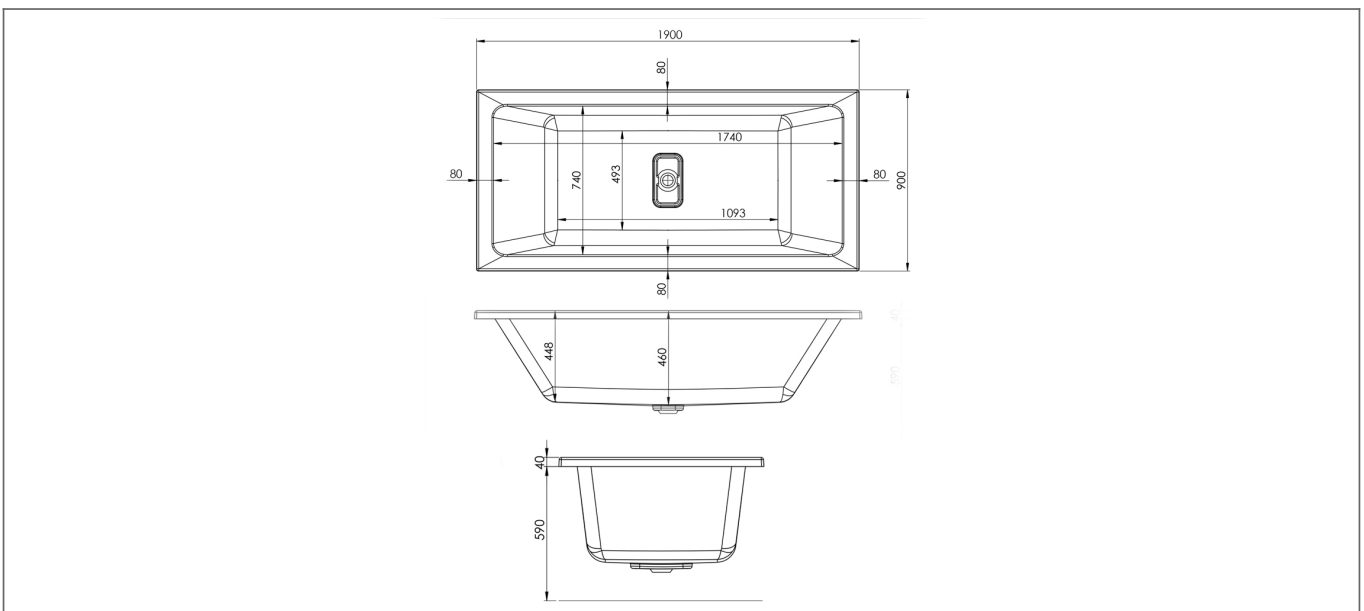

Technical Datasheet

Product Code: SY-PSN71607-N

Product Description: Synergy Berg 1900mm Modern Double Ended Bath

Specification

Material:	Acrylic
Style:	Modern
Shape:	Rectangular
Number Of Tap Holes:	0
Overflow Included:	No
Waste Included:	No
Bath Thickness:	5 mm
Product Guarantee:	Lifetime

Key Features

- Freestanding bath, giving flexibility when it comes to bathroom layout
- Manufactured from high quality white acrylic
- Ideal for free standing mixer use but can be drilled if needed
- Large spacious bathing area for that extra added comfort
- Supplied with rectangular waste cover
- Other styles are available too choose from

Technical Drawing

Dimensions: All measurements are in millimetres and are subject to normal manufacturing variations.

Due to a continuing development programme to improve design and performance, we reserve all rights to vary specifications without prior notice. Please note, all accessories are for photographic purposes only.