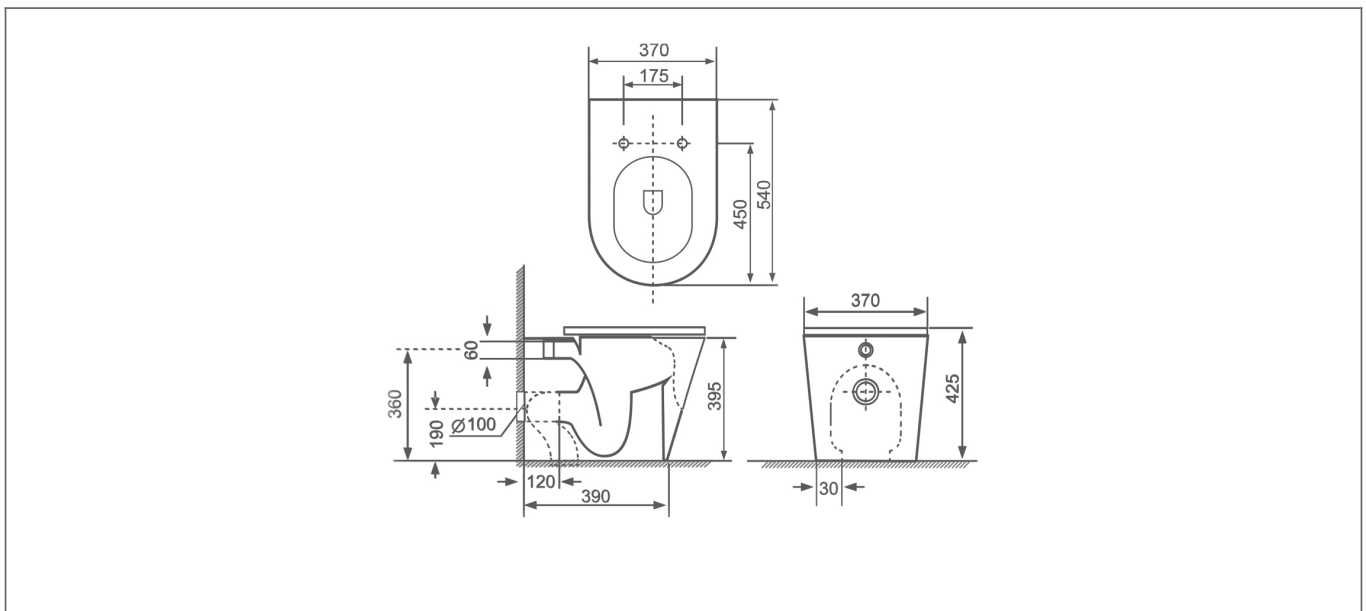

## Specification

Product Guarantee:	Lifetime
Barcode:	5056474544712
Packaged Weight (kg):	32 kg
Material:	Ceramic
Projection:	540
Style:	Modern
Includes Seat:	No

## Technical Drawing

Dimensions: All measurements are in millimetres and are subject to normal manufacturing variations.

Due to a continuing development programme to improve design and performance, we reserve all rights to vary specifications without prior notice. Please note, all accessories are for photographic purposes only.