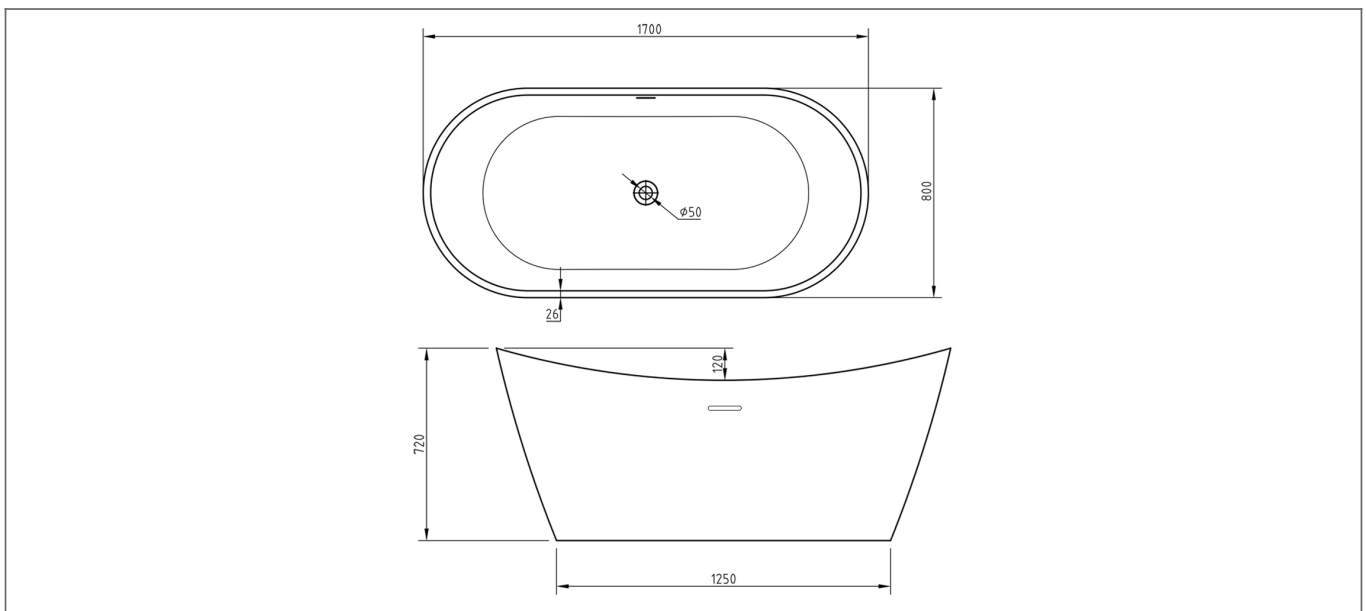

# Technical Datasheet

Product Code: SY-FSB402-A

Product Description: Synergy Bolsena Freestanding Bath 1700 x 800

## Specification

|                          |          |
|--------------------------|----------|
| Material:                | Acrylic  |
| Style:                   | Modern   |
| Shape:                   | Round    |
| Number Of Tap Holes:     | 0        |
| Overflow Included:       | Yes      |
| Waste Included:          | Yes      |
| Bath Thickness:          | 3.5mm    |
| Product Guarantee:       | Lifetime |
| Water Capacity (litres): | 300      |

## Key Features

- Freestanding bath, giving flexibility when it comes to bathroom layout
- Manufactured from high quality white acrylic
- Designed for free standing mixer use as cannot be drilled
- Large spacious bathing area for that extra added comfort
- Includes slim lazered overflow & white clicker waste
- Other sizes are available too choose from

## Technical Drawing

Dimensions: All measurements are in millimetres and are subject to normal manufacturing variations.

Due to a continuing development programme to improve design and performance, we reserve all rights to vary specifications without prior notice. Please note, all accessories are for photographic purposes only.