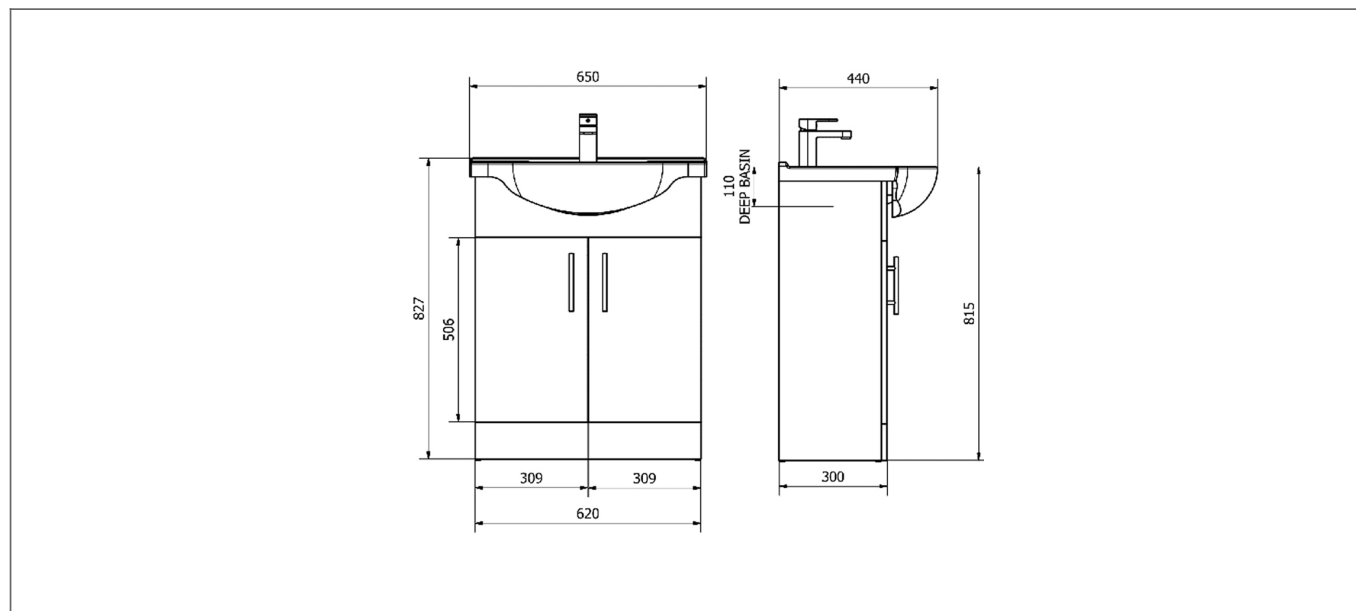

Technical Datasheet

Product Code: **KS65CS**

Product Description: **KASS 650mm Basin Unit - 2 x Door - With Basin**

Specification

Number Of Tap Holes:	1
Number Of Doors:	2
Handle Type:	Bar
Material:	Engineered Wood
Style:	Modern
Product Guarantee:	5 Years
Barcode:	5056474518676
Packaged Weight:	38.3 kg
Packaged Length (Metre):	0.625
Packaged Width (Metre):	0.33
Packaged Height (Metre):	0.825

Key Features

- Wide-ranging bathroom furniture collection with modern expressive design
- Manufactured from high quality materials
- Space saving design ideal for your bathroom essentials
- Complete with chrome handles for a smooth operation
- Includes 1 tap hole ceramic basin with overflow feature
- Matching furniture is also available in the KASS range

Technical Drawing

Dimensions: All measurements are in millimetres and are subject to normal manufacturing variations.

Due to a continuing development programme to improve design and performance, we reserve all rights to vary specifications without prior notice. Please note, all accessories are for photographic purposes only.