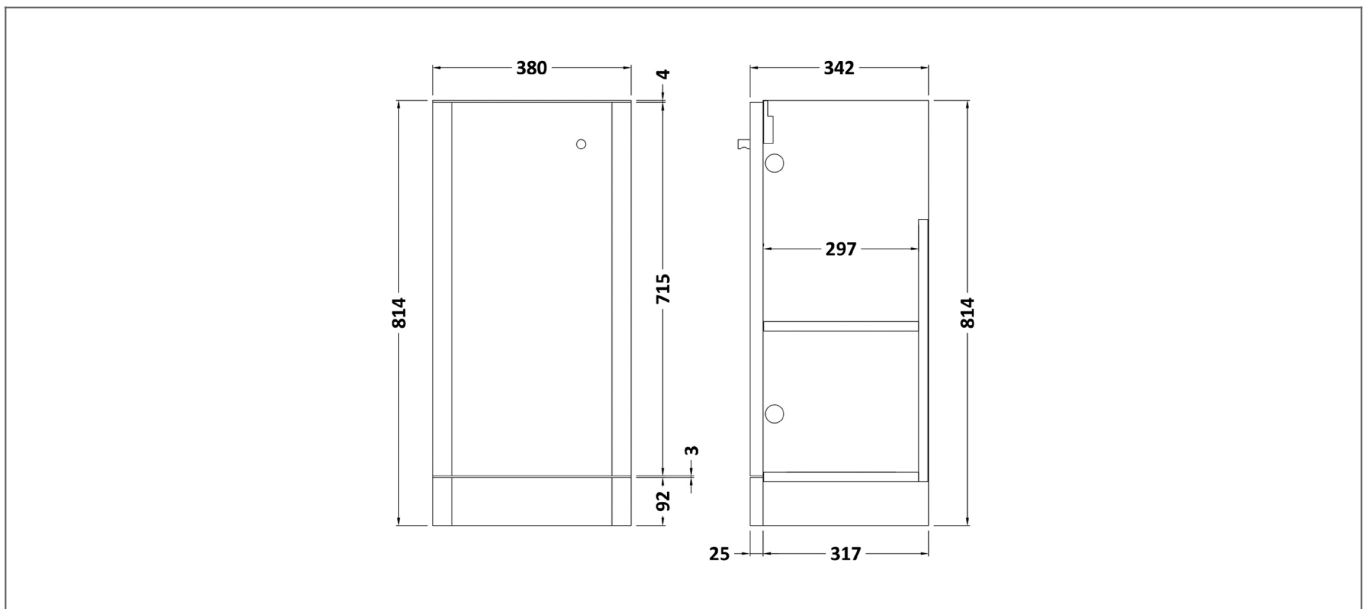

Technical Datasheet

Product Code: 237DIRFL400GR

Product Description: Arley Direction 400mm 1 Door Floor Basin Unit

Specification

Number Of Doors:	1
Number Of Shelves:	1
Handle Type:	Bar
Material:	MFC
Style:	Modern
Barcode:	5056211883807
Packaged Weight:	16 kg
Packaged Length (Metre):	0.34
Packaged Width (Metre):	0.4
Packaged Height (Metre):	0.835

Technical Drawing

Dimensions: All measurements are in millimetres and are subject to normal manufacturing variations.

Due to a continuing development programme to improve design and performance, we reserve all rights to vary specifications without prior notice. Please note, all accessories are for photographic purposes only.