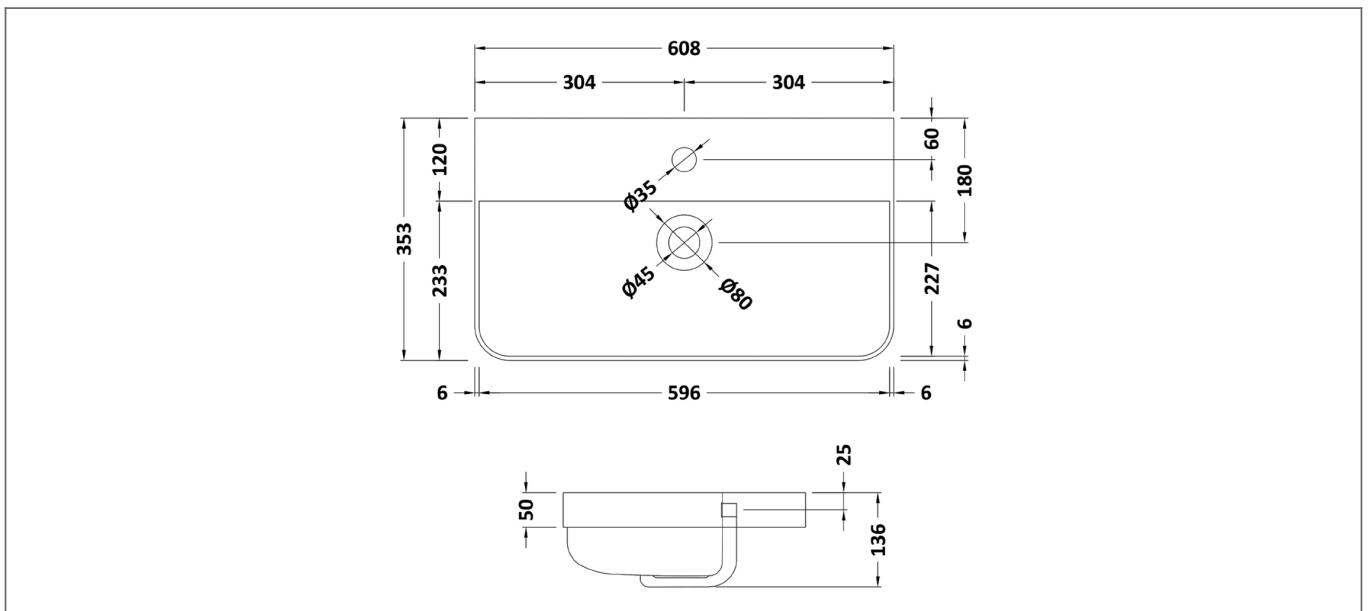

Technical Datasheet

Product Code: 237DIR600BSN

Product Description: Arley Direction 600mm Basin 1TH

Specification

Barcode:	5056211853404
Material:	Vitreous China
Style:	Modern
Shape:	Rectangular

Key Features

- The natural raw materials make ceramic hard wearing, scratch-proof & resistant to limescale
- Overflow hole included to prevent bathroom accidents
- Features 1 tap hole suitable for mono bath mixers
- Other sizes are also available to purchase
- Compatible with Direction 600mm basin units

Technical Drawing

Dimensions: All measurements are in millimetres and are subject to normal manufacturing variations.

Due to a continuing development programme to improve design and performance, we reserve all rights to vary specifications without prior notice. Please note, all accessories are for photographic purposes only.